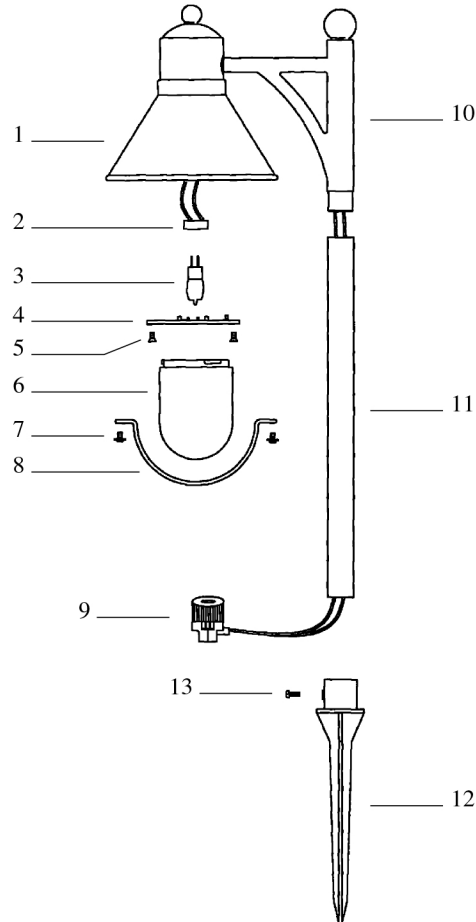

REPAIR PARTS

KEY NO.	PART NO.	DESCRIPTION
1	H-0063K	Lamp Shade
2	V-0001	Socket
3	C-0005	12V, 10W Halogen Bulb (JC)
4	P-0025	Fix Plate
5	N-0002	Setscrew
6	J-0044	Glass Lens
7	N-0032	Mounting Screw
8	P-0026	Wire Guard
9	V-0006	Cable Connector
10	M-0048K	Hanger Bracket
11	M-0049K	Extension Pipe
12	G-0038	Ground Stake
13	N-0015	Setscrew