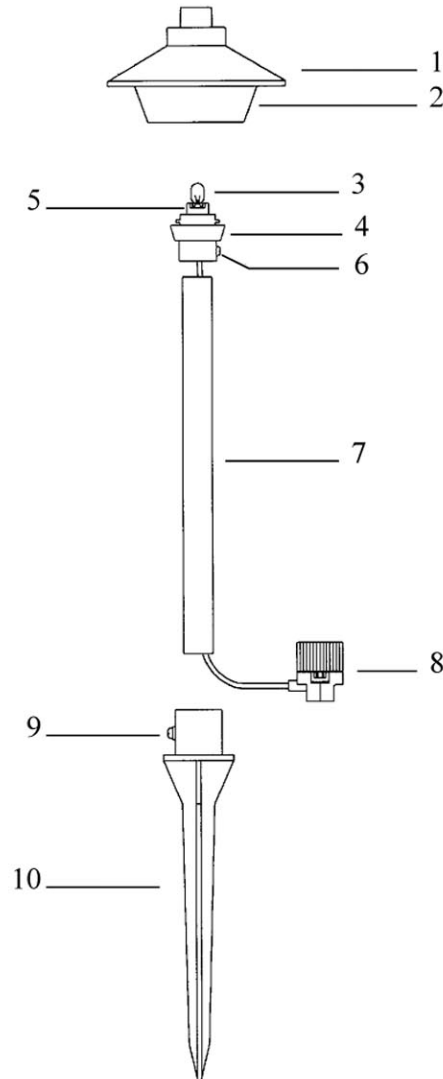

REPAIR PARTS

KEY NO.	PART NO.	DESCRIPTION
1	L-0037O	Lens Cap
2	J-0042	Lens
3	UL12W4	12V, 12 Watt Bulb
4	H-0060R	Base
5	V-0016A	Socket Assembly
6	N-0015	Set Screw
7	M-0045O	Extension Pipe
8	V-0006	Connector
9	N-0013	Set Screw
10	G-0016S	Ground Stake