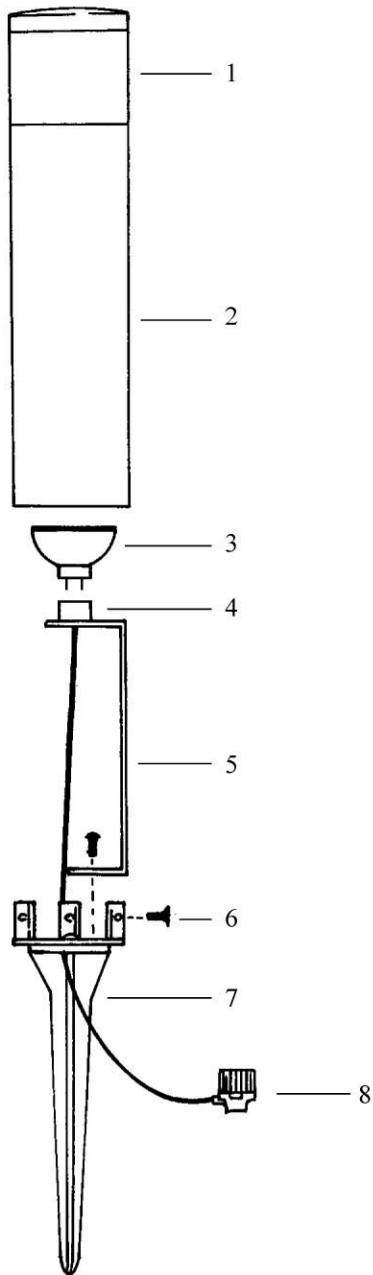

REPAIR PARTS

KEY NO.	PART NO.	DESCRIPTION
1	J-0017	Lens
2	H-0029	Upper housing
3	LB-20	12V, 20W halogen bulb
4	V-0011	Socket
5	G-0032	Extension bracket
6	N-0011	Mounting screw
7	G-0031	Stake
8	V-0006	Connector