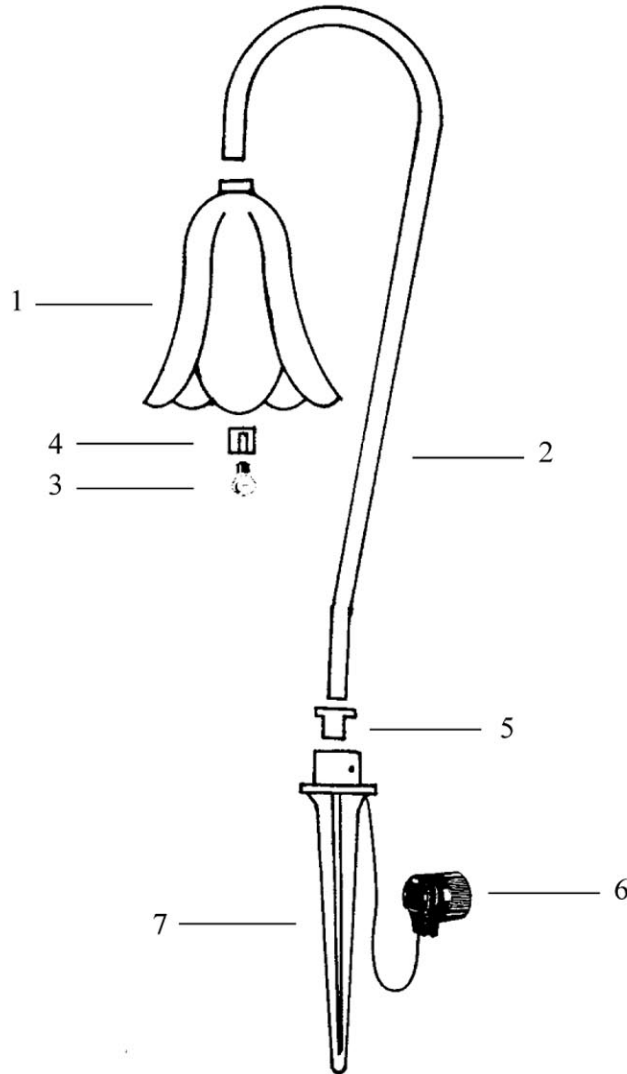

REPAIR PARTS

KEY NO.	PART NO.	DESCRIPTION
1	H-0010	Lamp shade
2	M-0003	Light pole
3	LB-18B	Light bulb (18W/12V)
4	V-0008	Socket
5	Q-0006	Threaded insert
6	V-0006	Cable connector
7	G-0017	Ground Stake