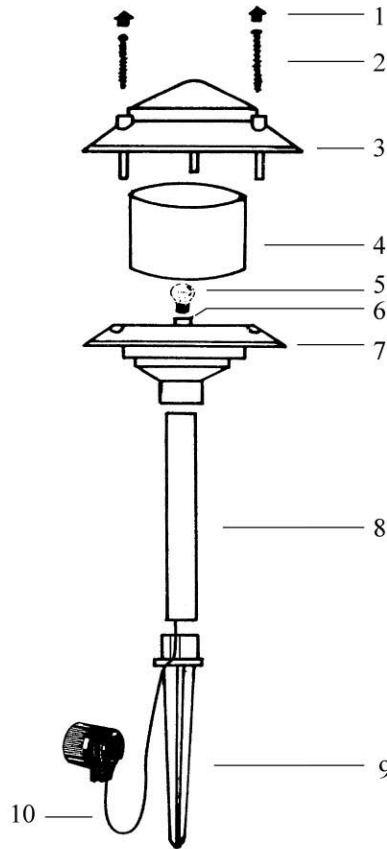

REPAIR PARTS

KEY NO.	PART NO.	DESCRIPTION
1	P-0011	Green screw caps
2	N-0001	Mounting Screw
3	L-0005	Lens Cap
4	J-0006	Lens
5	LB-18B	18W/12V, Light bulb
6	V-0009	Socket Assembly
7	H-0007	Lower Housing
8	P-0006	Extension Pipe
9	G-0016	Ground Stake
10	V-0006	Cable Connector