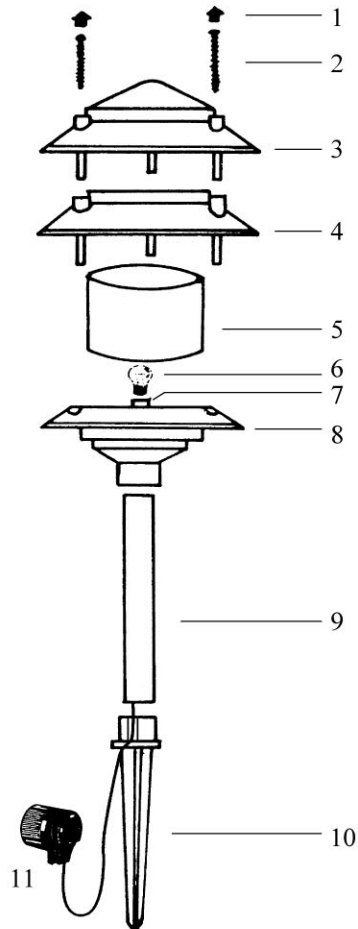

REPAIR PARTS

KEY NO.	PART NO.	DESCRIPTION
1	P-0011	Screw caps
2	N-0005	Mounting Screw
3	L-0005	Lens Cap
4	K-0003	Head Section
5	J-0010	Lens
6	LB-18B	18W/12V, Light bulb
7	V-0009-A	Socket Assembly
8	H-0007	Lower Housing
9	P-0006	Extension Pipe
10	G-0016	Ground Stake
11	V-0006	Cable Connector