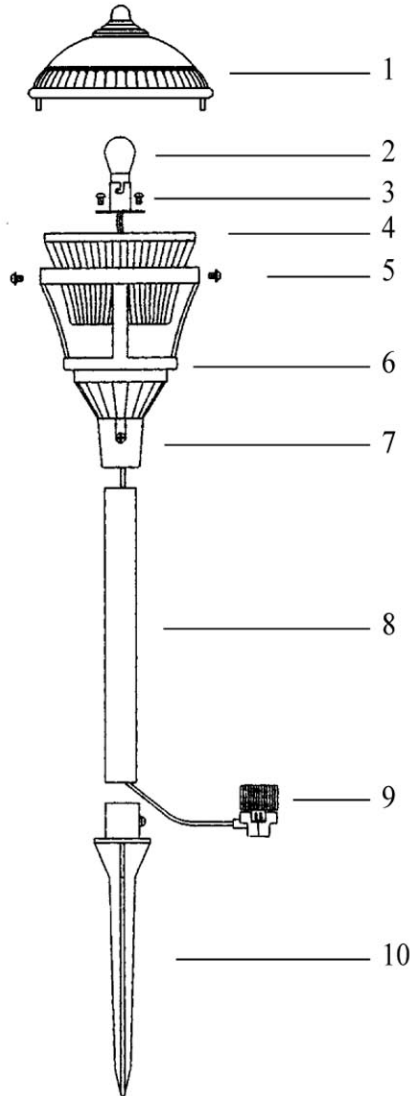

REPAIR PARTS

KEY NO.	PART NO.	DESCRIPTION
1	L-0019G	Lens Cap
2	LB-18B	12V, 18 Watt Bulb
3	V-0008	Socket
4	J-0021	Lens
5	N-0014	Mounting Screw
6	H-0033G	Lower Housing
7	N-0015	Setscrew
8	M-0018G	Extension Pipe
9	V-0006	Connector
10	G-0038	Ground Stake