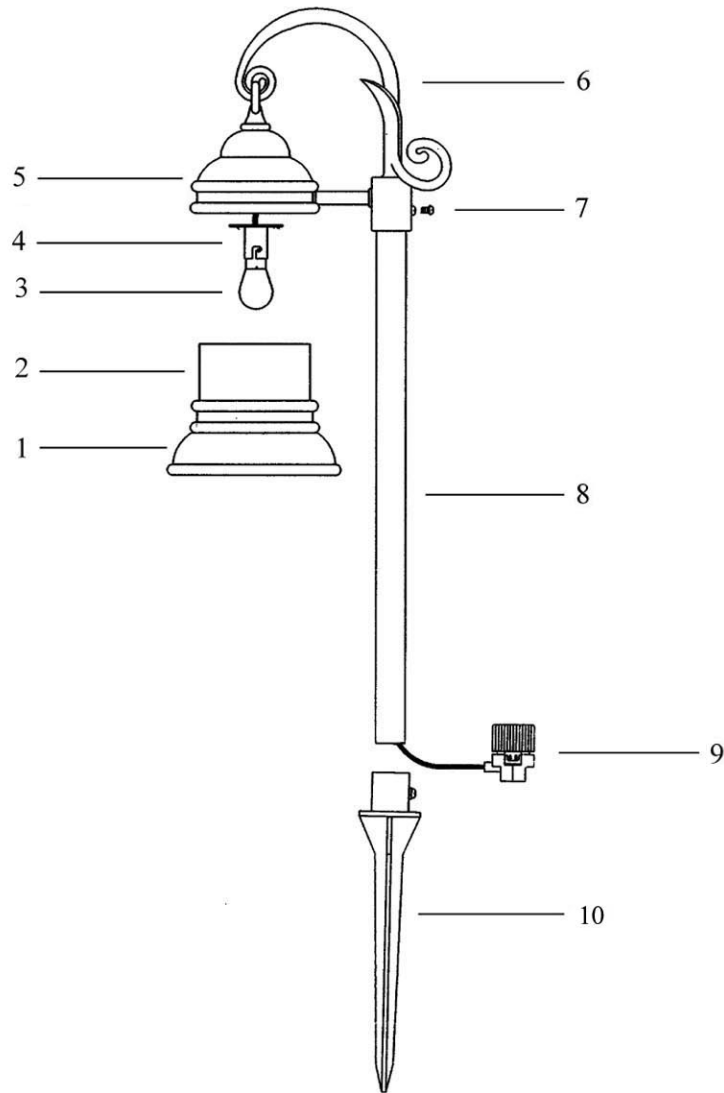

REPAIR PARTS

KEY NO.	PART NO.	DESCRIPTION
1	H-0031G	Lower Housing
2	J-0020	Lens
3	LB-18B	12V, 18 Watt Bulb
4	V-0008	Socket
5	H-0032G	Upper Housing
6	M-0017G	Hanger Pipe
7	N-0013	Setscrew
8	M-0016G	Extension Pipe
9	V-0006	Connector
10	G-0037	Ground Stake