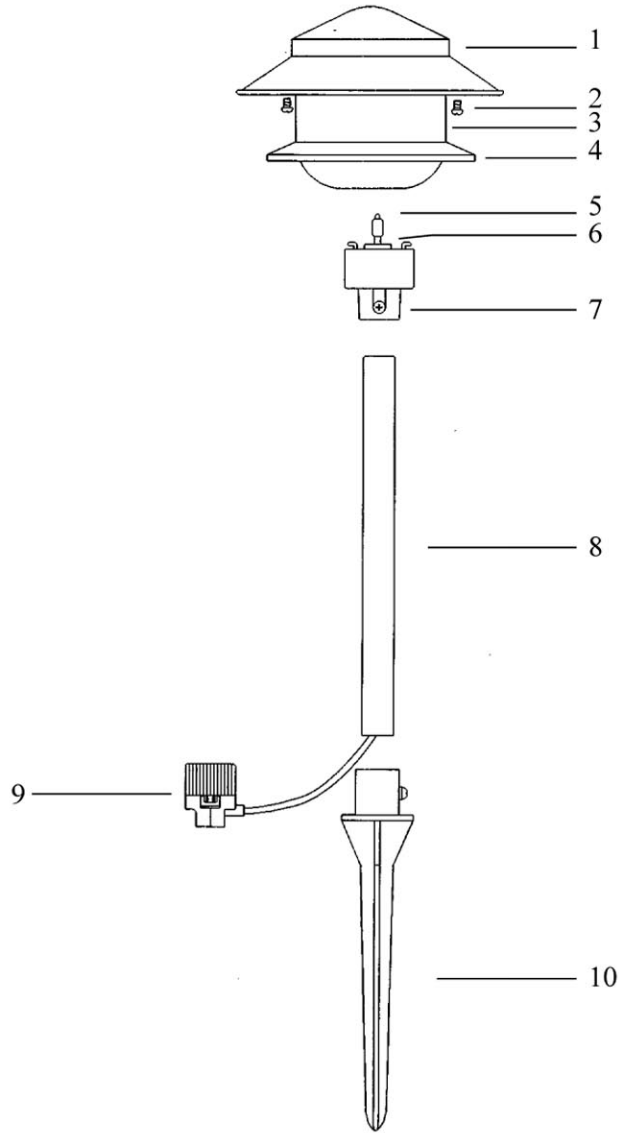

REPAIR PARTS

KEY NO.	PART NO.	DESCRIPTION
1	L-0017G	Lens cap
2	N-0012	Mounting screw
3	J-0022	Lens
4	K-0010G	Lens center ring
5	LB-12	12V, 12W bulb
6	V-0023	Socket
7	H-0030G	Base
8	M-0014G	Extension pipe
9	V-0006	Connector
10	G-0034	Ground stake