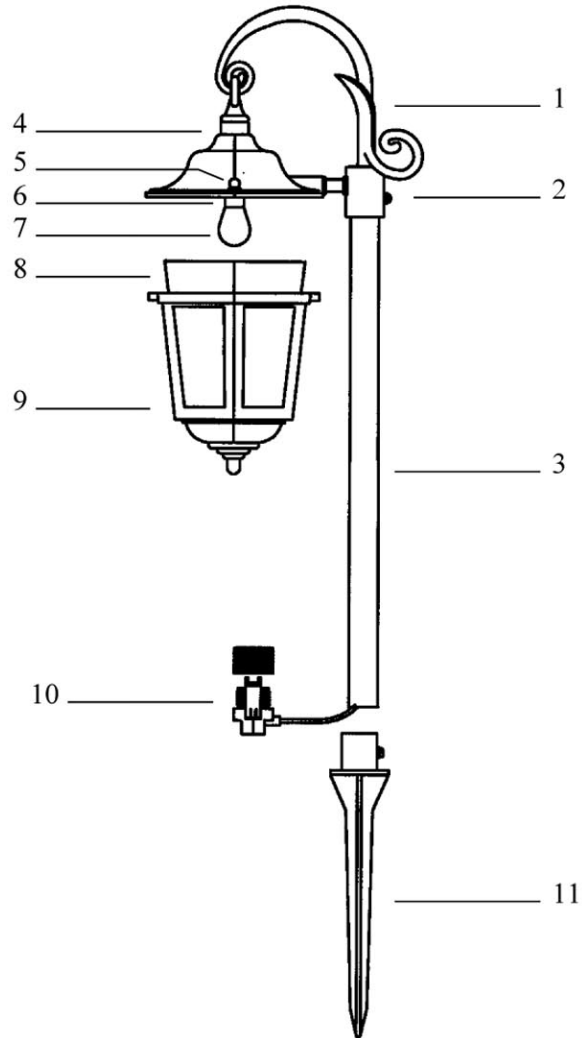

REPAIR PARTS

KEY NO.	PART NO.	DESCRIPTION
1	M-0017G	Hanger Pipe
2	N-0013	Setscrew
3	M-0021G	Extension Pipe
4	H-0041G	Upper Housing
5	N-0020	Housing Screw
6	V-0031	Socket
7	LB-18B	12V, 18W Bulb
8	J-0025	Lens
9	H-0042G	Lower Housing
10	V-0006	Connector
11	G-0016-S	Ground Stake