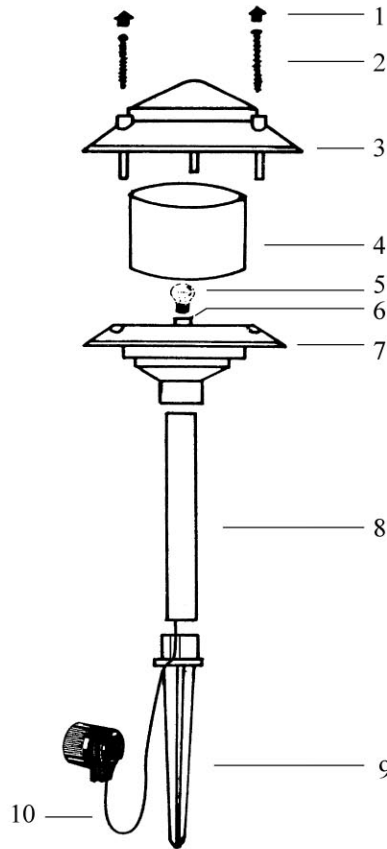

REPAIR PARTS

KEY NO.	PART NO.	DESCRIPTION
1	P-0011G	Green screw caps
2	N-0001	Mounting Screw
3	L-0005G	Lens Cap
4	J-0006	Lens
5	LB-18B	18W/12V, Light bulb
6	V-0009	Socket Assembly
7	H-0007G	Lower Housing
8	P-0006G	Extension Pipe
9	G-0016	Ground Stake
10	V-0006	Cable Connector