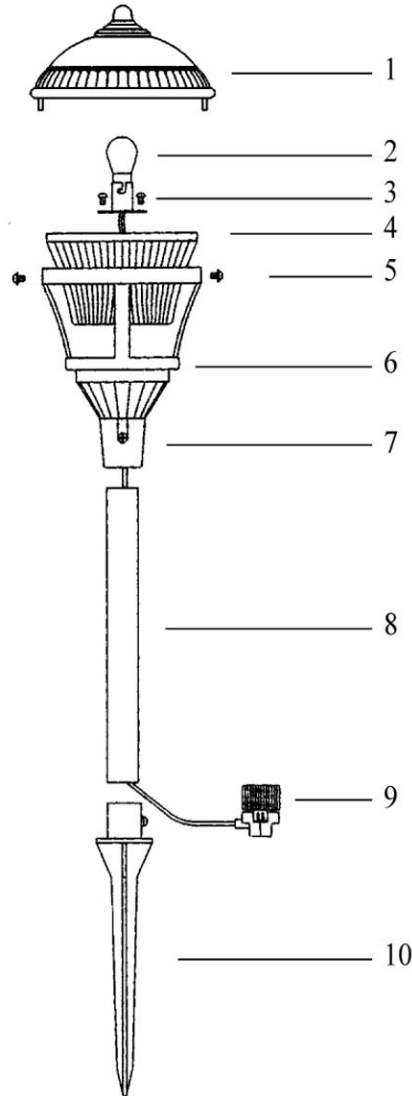

REPAIR PARTS

KEY NO.	PART NO.	DESCRIPTION
1	L-0019K	Lens Cap
2	LB-18B	12V, 18 Watt Bulb
3	V-0008	Socket
4	J-0021	Lens
5	N-0014	Mounting Screw
6	H-0033K	Lower Housing
7	N-0015	Setscrew
8	M-0018K	Extension Pipe
9	V-0006	Connector
10	G-0038	Ground Stake