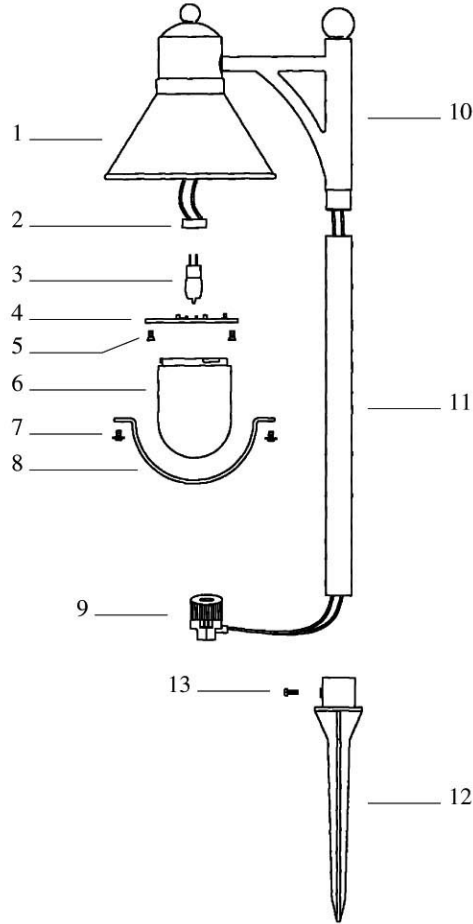

**REPAIR PARTS**

KEY NO.	PART NO.	DESCRIPTION
1	H-0063K	Lamp Shade
2	V-0001	Socket
3	C-0005	12V, 10W Halogen Bulb (JC)
4	P-0025	Fix Plate
5	N-0002	Setscrew
6	J-0044	Glass Lens
7	N-0032	Mounting Screw
8	P-0026	Wire Guard
9	V-0006	Cable Connector
10	M-0048K	Hanger Bracket
11	M-0049K	Extension Pipe
12	G-0038	Ground Stake
13	N-0015	Setscrew