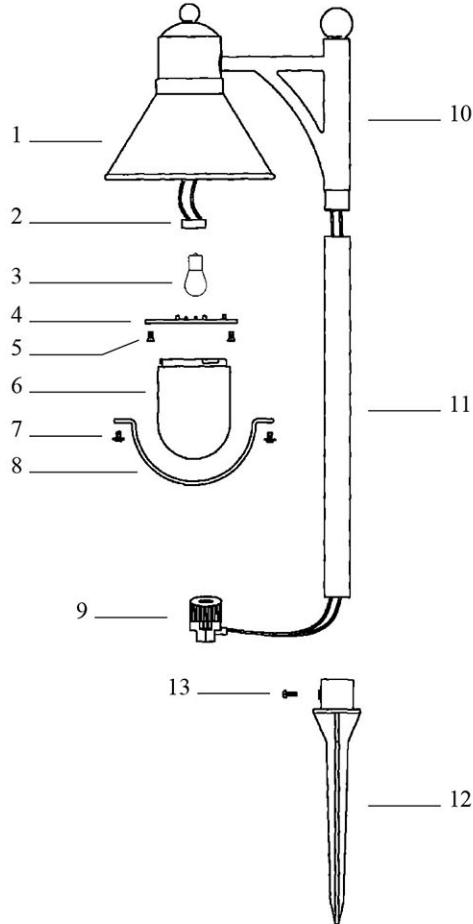

### REPAIR PARTS

KEY NO.	PART NO.	DESCRIPTION
1	H-0063T	Lamp Shade
2	V-0015	Socket
3	UL18B2	12V, 18 Watt Bulb
4	P-0025	Fix Plate
5	N-0031	Setscrew
6	J-0044	Glass Lens
7	N-0032	Mounting Screw
8	P-0026	Wire Guard
9	V-0006	Cable Connector
10	M-0048T	Hanger Bracket
11	M-0049T	Extension Pipe
12	G-0038	Ground Stake
13	N-0018	Setscrew