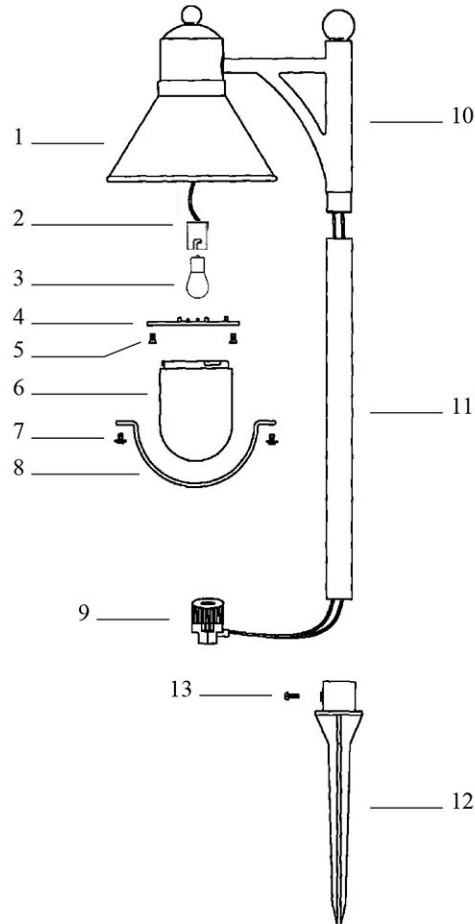

### REPAIR PARTS

KEY NO.	PART NO.	DESCRIPTION
1	H-0063T	Lamp Shade
2	V-0042	Socket
3	UL18B2	12V, 18 Watt Bulb
4	P-0025	Fix Plate
5	N-0031	Setscrew
6	J-0044	Glass Lens
7	N-0032	Mounting Screw
8	P-0026T	Wire Guard
9	V-0006	Cable Connector
10	M-0048T	Hanger Bracket
11	M-0049T	Extension Pipe
12	G-0038	Ground Stake
13	N-0018	Setscrew