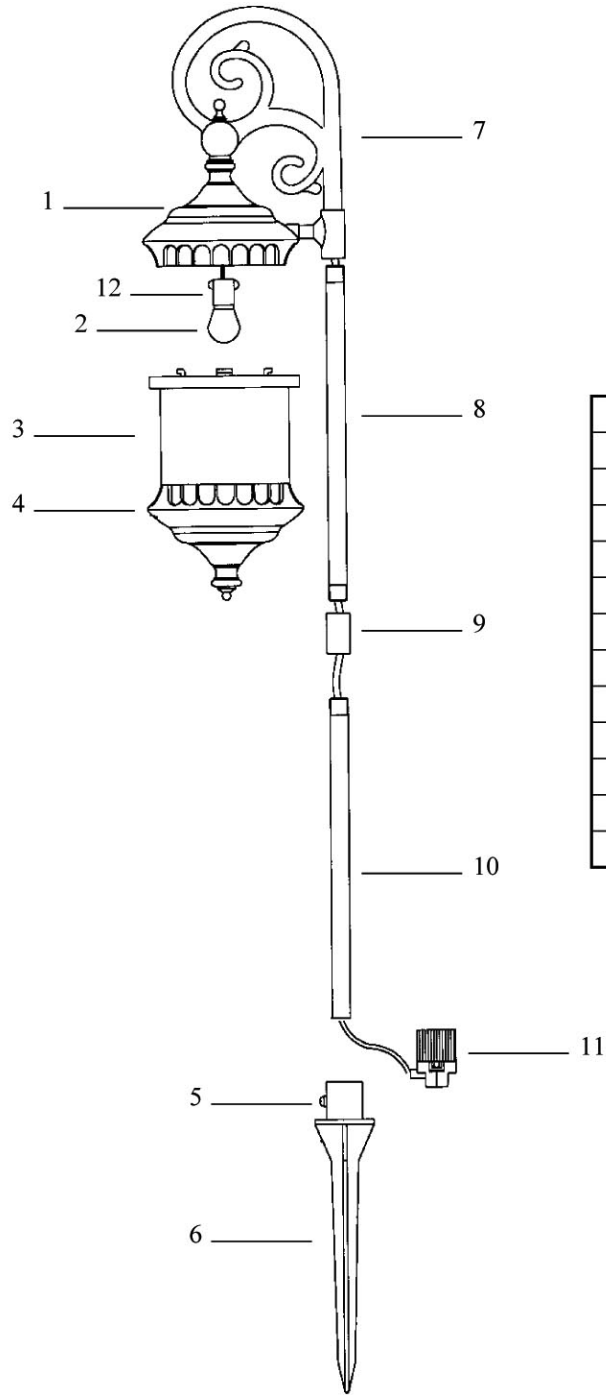

**REPAIR PARTS**

KEY NO.	PART NO.	DESCRIPTION
1	L-0034T	Lens cap
2	UL18B2	12 V, 18 Watt Bulb
3	J-0038	Lens
4	H-0056T	Lower Housing
5	N-0018	Set Screw
6	G-0044	Ground Stake
7	M-0038T	Hanger Pipe
8	M-0041T	Extension Pipe, Upper
9	P-0024T	Threaded Coupling
10	M-0047T	Extension Pipe, Lower
11	V-0006	Connector
12	V-0042	Socket