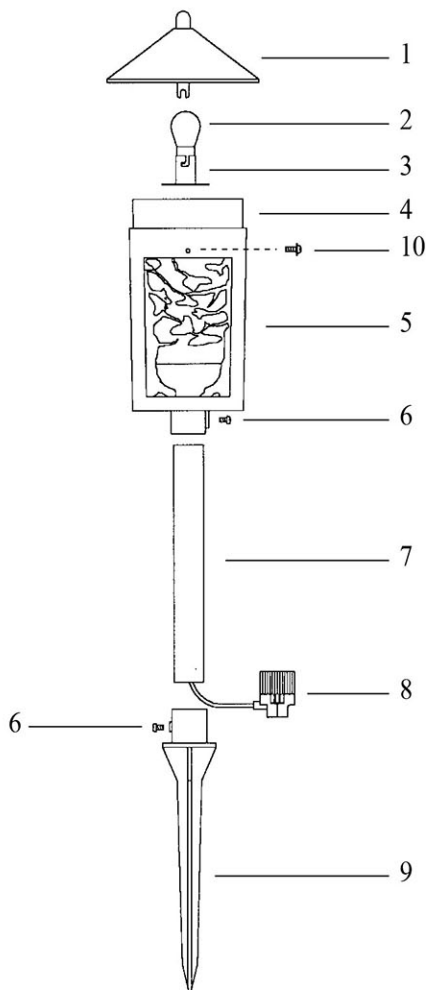

REPAIR PARTS

KEY NO.	PART NO.	DESCRIPTION
1	L-0025V	Lens Cap
2	LB-18B	12V, 18 Watt Bulb
3	V-0009	Socket
4	J-0029	Lens
5	H-0049V	Lower Housing
6	N-0015	Setscrew
7	M-0028V	Extension Pipe
8	V-0006	Connector
9	G-0040	Ground Stake
10	N-0014	Mounting Screw