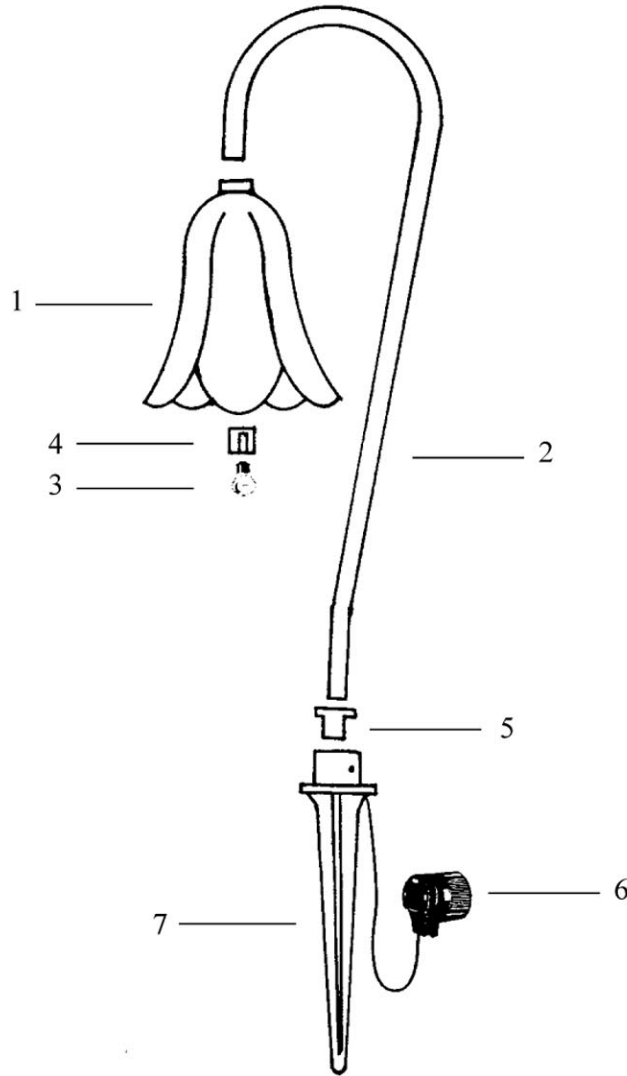

**REPAIR PARTS**

KEY NO.	PART NO.	DESCRIPTION
1	H-0010 W	Lamp shade
2	M-0003 W	Light pole
3	LB-18B	Light bulb (18W/12V)
4	V-0008	Socket
5	Q-0006 W	Threaded insert
6	V-0006	Cable connector
7	G-0017	Ground Stake