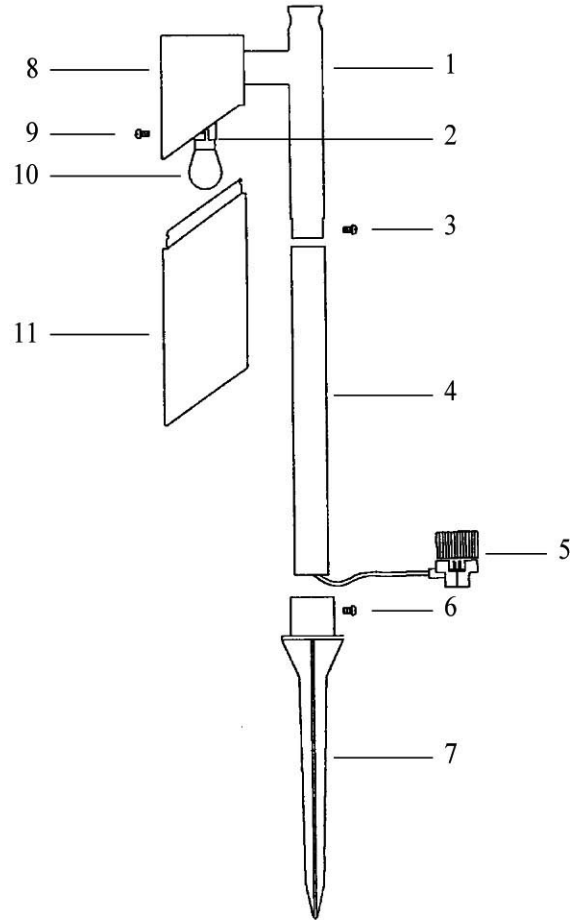

REPAIR PARTS

KEY NO.	PART NO.	DESCRIPTION
1	P-0048	Post Hook Assembly
2	V-0050	Socket
3	N-0059	Setscrew
4	M-0053	Extension Pipe
5	V-0006	Connector
6	N-0054	Setscrew
7	G-0040	Ground Stake
8	H-0078	Housing
9	U-0032	Lens Mounting Screw
10	LB-18B	12V, 18 Watt Bulb
11	J-0055	Lens