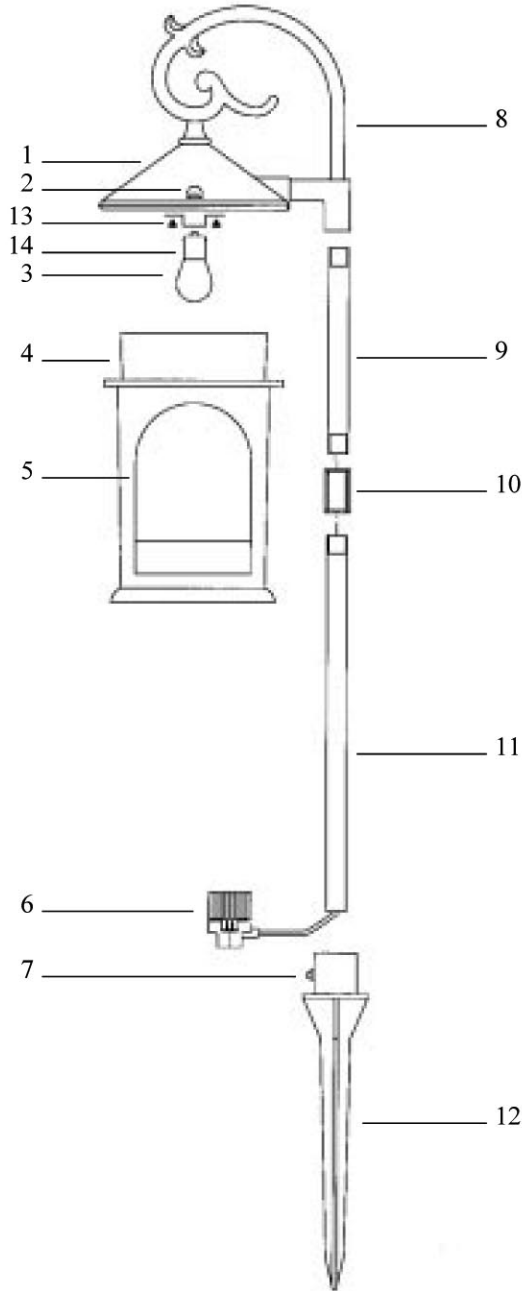

REPAIR PARTS

KEY NO.	PART NO.	DESCRIPTION
1	L-0035Z	Lens Cap
2	N-0024	Mounting Screw
3	UL18B2	12 V, 18 Watt Bulb
4	J-0039	Tiffany Glass Panel
5	H-0057Z	Lower Housing
6	V-0006	Connector
7	N-0009	Set Screw
8	M-0039Z	Hanger Pipe
9	M-0042Z	Extension Pipe, Upper
10	P-0022Z	Threaded Coupling
11	M-0046Z	Extension Pipe, Lower
12	G-0044	Ground Stake
13	N-0023	Mounting Screw
14	V-0041	Socket