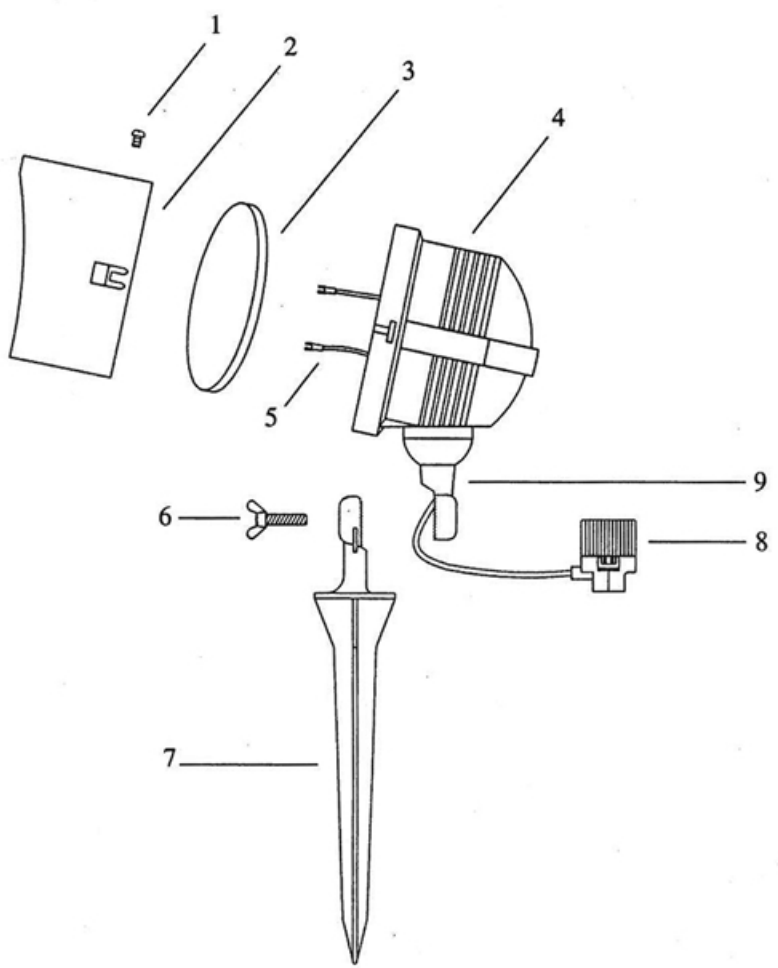

REPAIR PARTS

KEY NO.	PART NO.	DESCRIPTION
1	U-0004	Lens Mounting Screw
2	S-0002	Hood
3	T-0002	Lens
4	R-0036	Lamp Housing
5	V-0006Y	Wire terminals
6	U-0023	Wing Nut
7	G-0033	Ground Stake
8	V-0006	Cable Connector
9	R-0014	Adapter