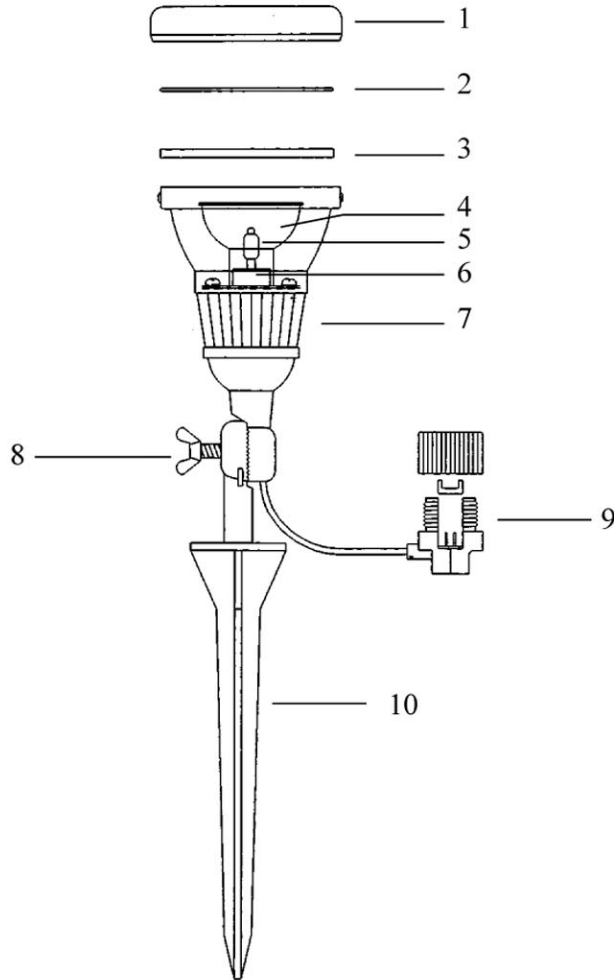

REPAIR PARTS

KEY NO.	PART NO.	DESCRIPTION
1	L-0020G	Lens Housing
2	S-0018	"O" Ring
3	S-0019	Glass Lens
4	S-0017	Reflector
5	C-0005	12V, 10Watt Halogen bulb
6	V-0015	Socket
7	R-0011G	Housing
8	U-0023	Wing Nut
9	V-0006	Connector
10	G-0033G	Ground Stake