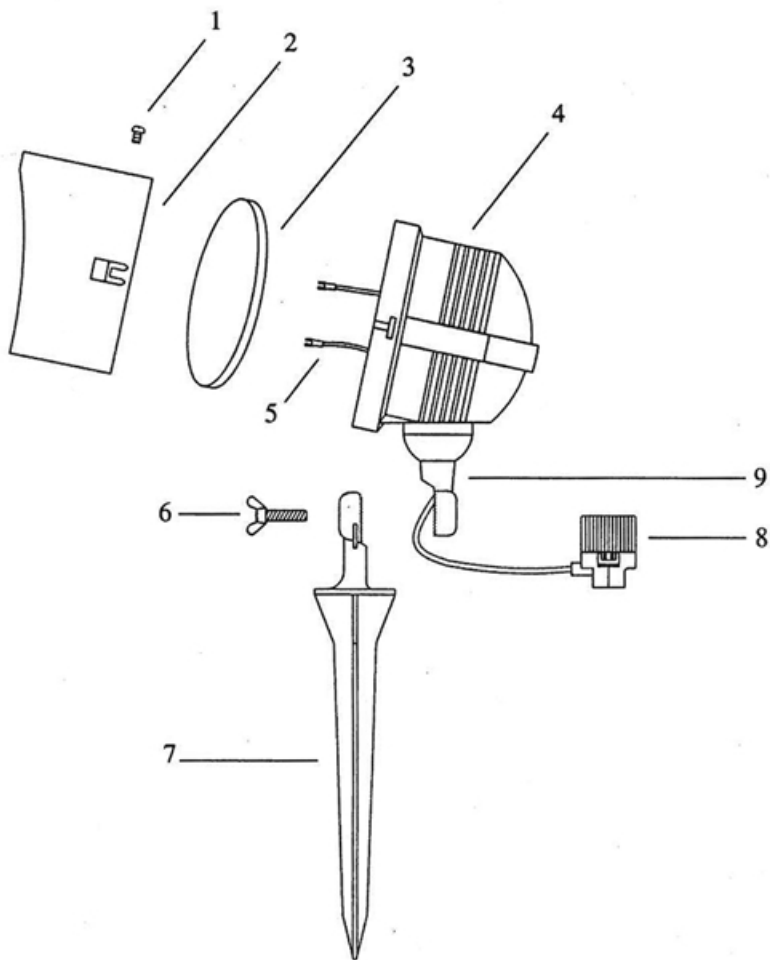

REPAIR PARTS

KEY NO.	PART NO.	DESCRIPTION
1	U-0004	Lens Mounting Screw
2	S-0002G	Hood
3	T-0002	Lens
4	R-0036G	Lamp Housing
5	V-0006Y	Wire terminals
6	U-0023	Wing Nut
7	G-0033G	Ground Stake
8	V-0006	Cable Connector
9	R-0014	Adapter