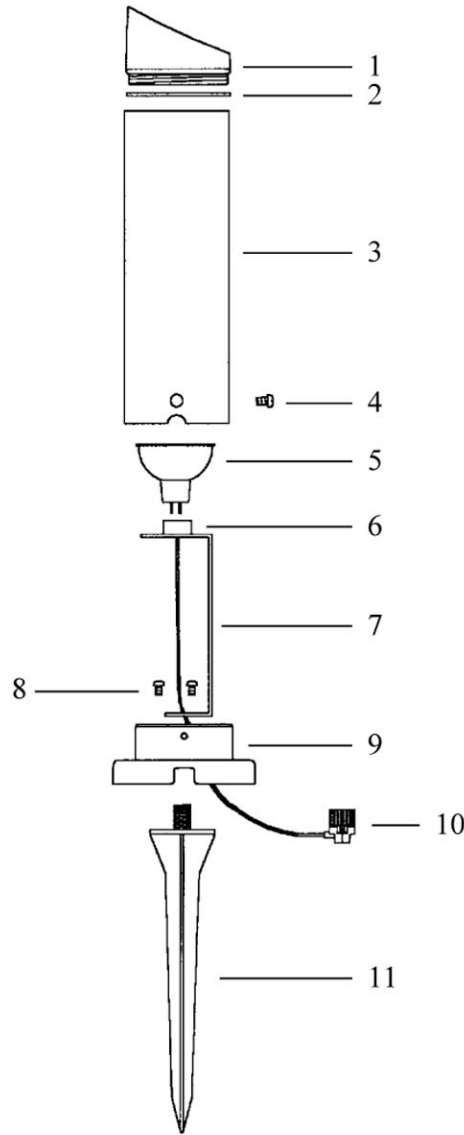

REPAIR PARTS

KEY NO.	PART NO.	DESCRIPTION
1	S-0021G	Hood
2	T-0021	Glass Lens
3	H-0048G	Upper Housing
4	U-0019	Mounting Screw
5	LB-20	12V, 20W Halogen Bulb
6	V-0038	Socket
7	P-0016	Extension Bracket
8	U-0020	Mounting Screw
9	H-0046G	Base
10	V-0006	Connector
11	G-0026	Stake