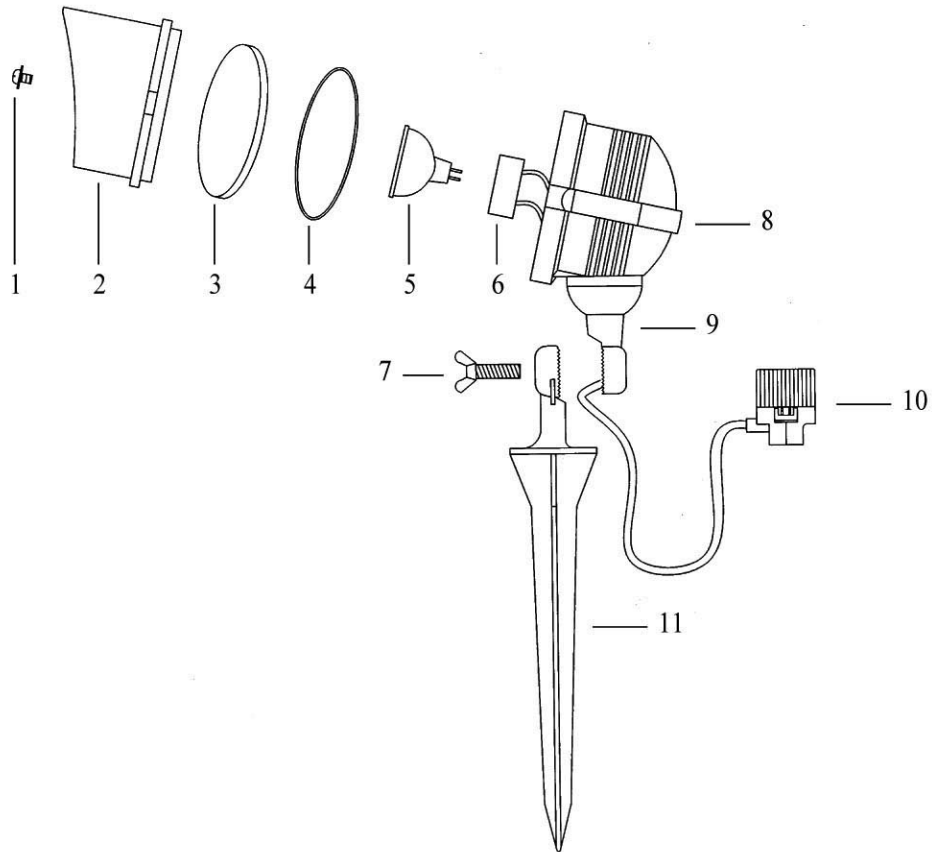

REPAIR PARTS

KEY NO.	PART NO.	DESCRIPTION
1	U-0003	Lens Mounting Screw
2	S-0001Z	Hood
3	T-0003	Lens
4	S-0005	Gasket
5	UL35HI(16)	12V, 35 Watt Halogen Lamp
6	V-0038	Halogen Socket
7	U-0023	Wingscrew
8	R-0002Z	Lamp Housing
9	R-0014Z	Adapter
10	V-0006	Cable Connector
11	G-0033Z	Ground Stake