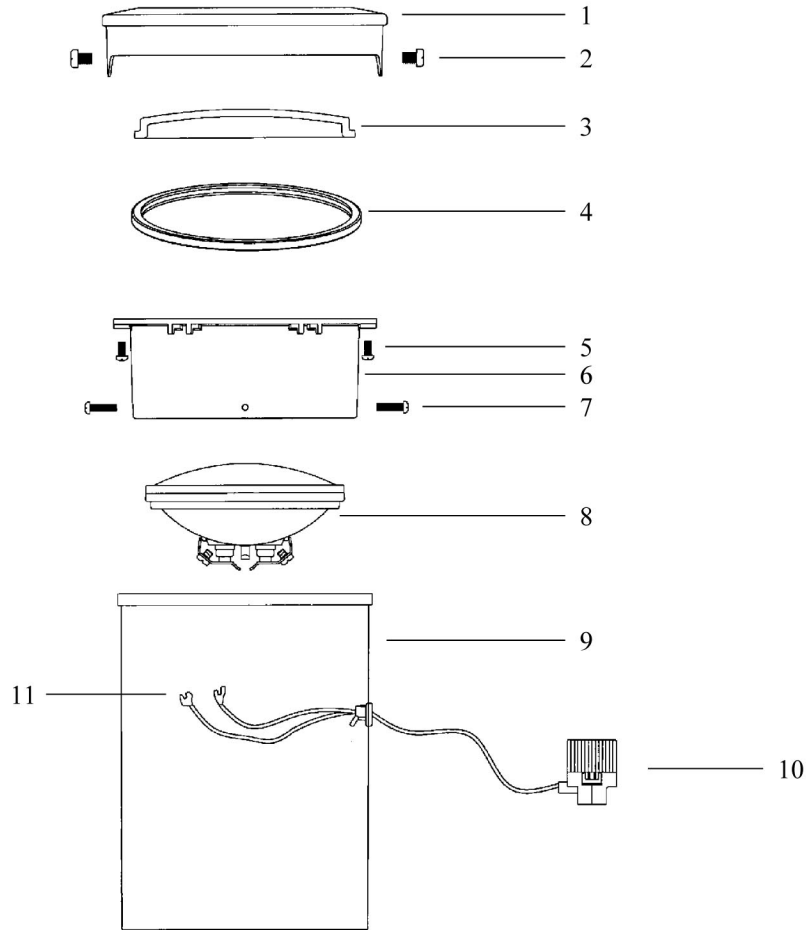

REPAIR PARTS

Key No.	Part no.	Description
1	P-0027	Lens holder
2	U-0025	Mounting screw
3	T-0025	Glass lens
4	S-0027	Gasket ring
5	U-0026	Mounting screw
6	P-0028	Retainer bracket
7	U-0027	Mounting screw (4)
8	LB-50	12V, 50W Halogen lamp
9	Q-0014	Cylindrical housing
10	V-0006	Cable connector
11	V-006Y	Socket