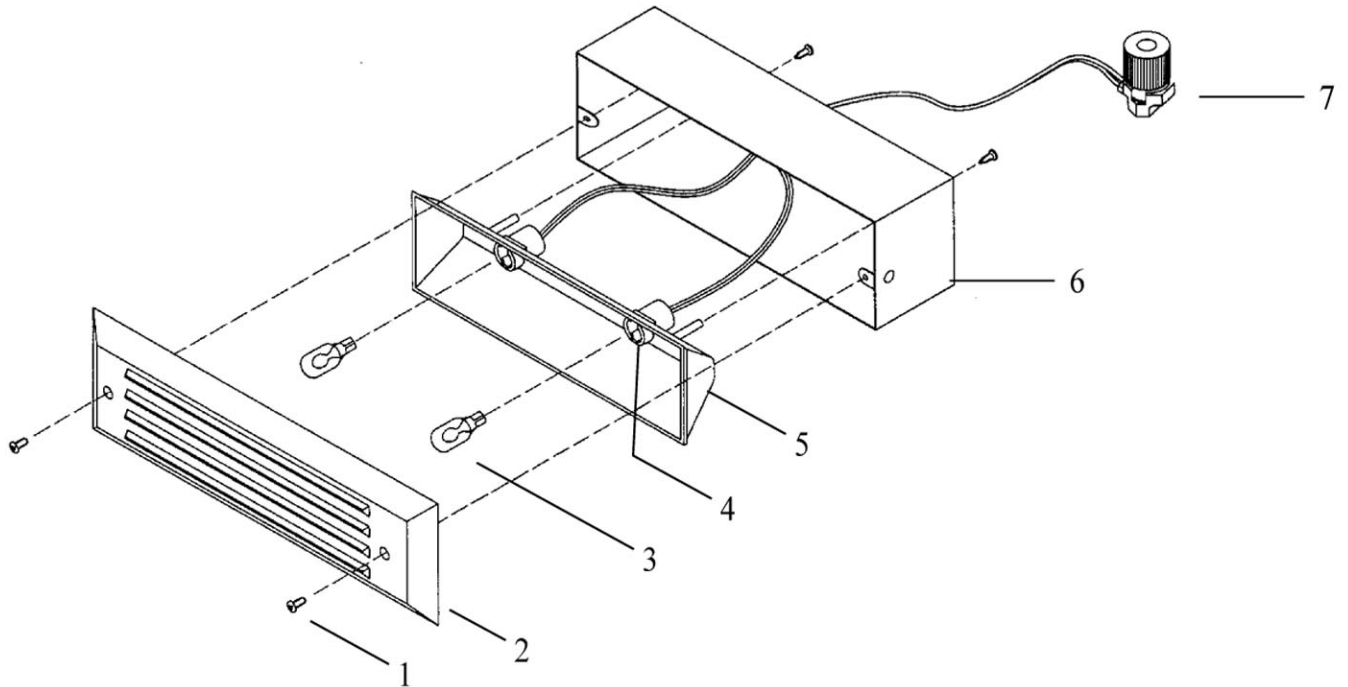

REPAIR PARTS

KEY NO.	PART NO.	DESCRIPTION
1	N-0000	Grille Screws
2	P-0003	Grille
3	LB-12	Light Bulb (12V, 12W)
4	V-0004	Socket
5	J-0005	Reflector
6	H-0005	Housing Rear
7	V-0006	Connector