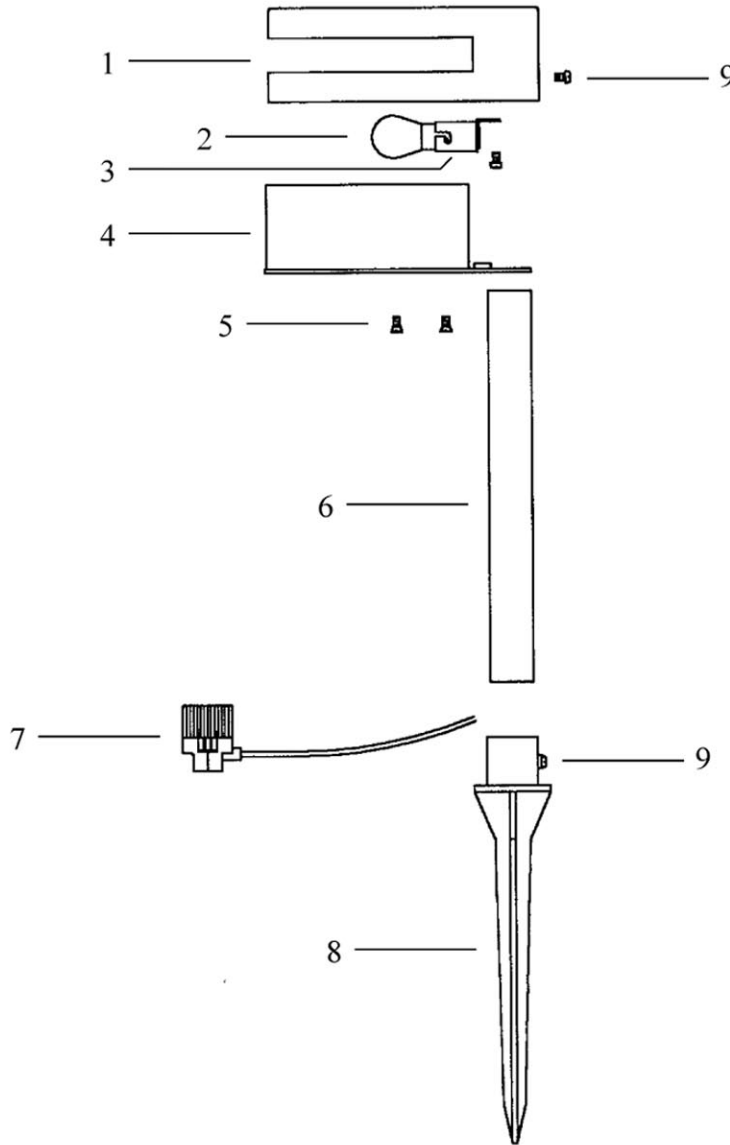

REPAIR PARTS

KEY NO.	PART NO.	DESCRIPTION
1	H-0047	Head
2	V-0025	Bulb (12V, 18W)
3	V-0034	Socket
4	T-0022	Lens
5	U-0021	Lens Mounting Screw
6	M-0027	Extension Pipe
7	V-0006	Connector
8	G-0040	Ground Stake
9	U-0022	Set Screw