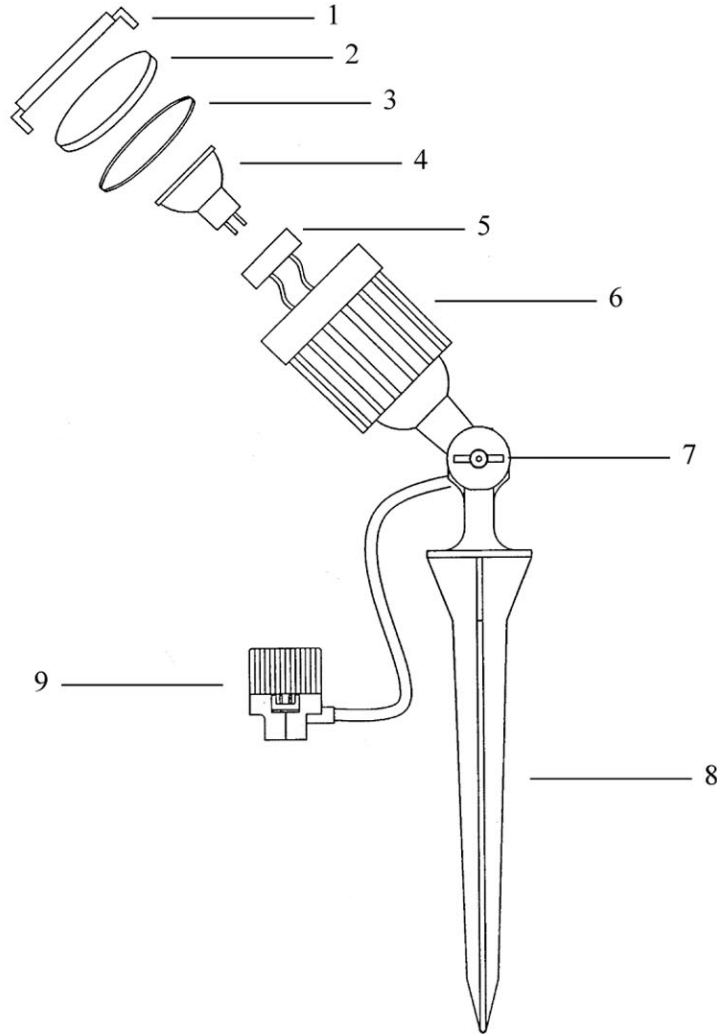

**CAUTION:** The luminaries shall not be installed within 10 feet of a pool, spa or fountain.

**REPAIR PARTS**

KEY NO.	PART NO.	DESCRIPTION
1	L-0029	Lens Housing
2	T-0020	Glass Lens
3	S-0020	"O" Ring
4	UL20H1(11)	12V, 20Watt Halogen bulb
5	V-0001	Socket
6	R-0013	Housing
7	U-00023	Wing Nut
8	G-0033	Ground Stake
9	V-0006	Connector