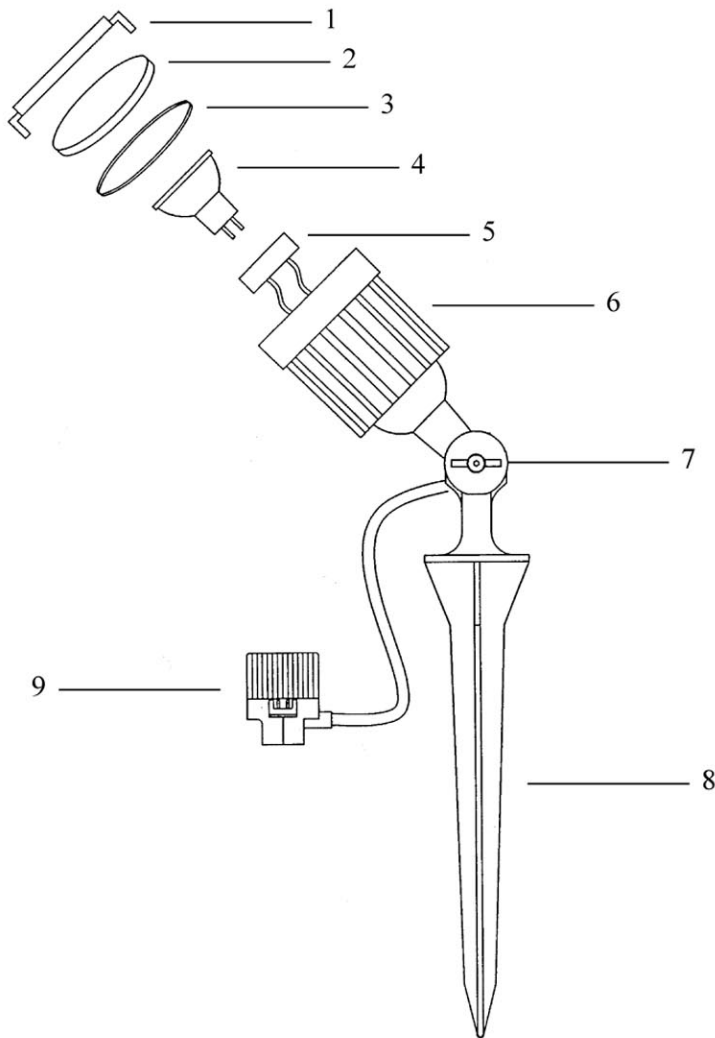

**CAUTION:** The luminaries shall not be installed within 10 feet of a pool, spa or fountain.

**REPAIR PARTS**

KEY NO.	PART NO.	DESCRIPTION
1	L-0029G	Lens Housing
2	T-0020	Glass Lens
3	S-0020	"O" Ring
4	UL20H1(11)	12V, 20Watt Halogen bulb
5	V-0001	Socket
6	R-0013G	Housing
7	U-00023	Wing Nut
8	G-0033G	Ground Stake
9	V-0006	Connector