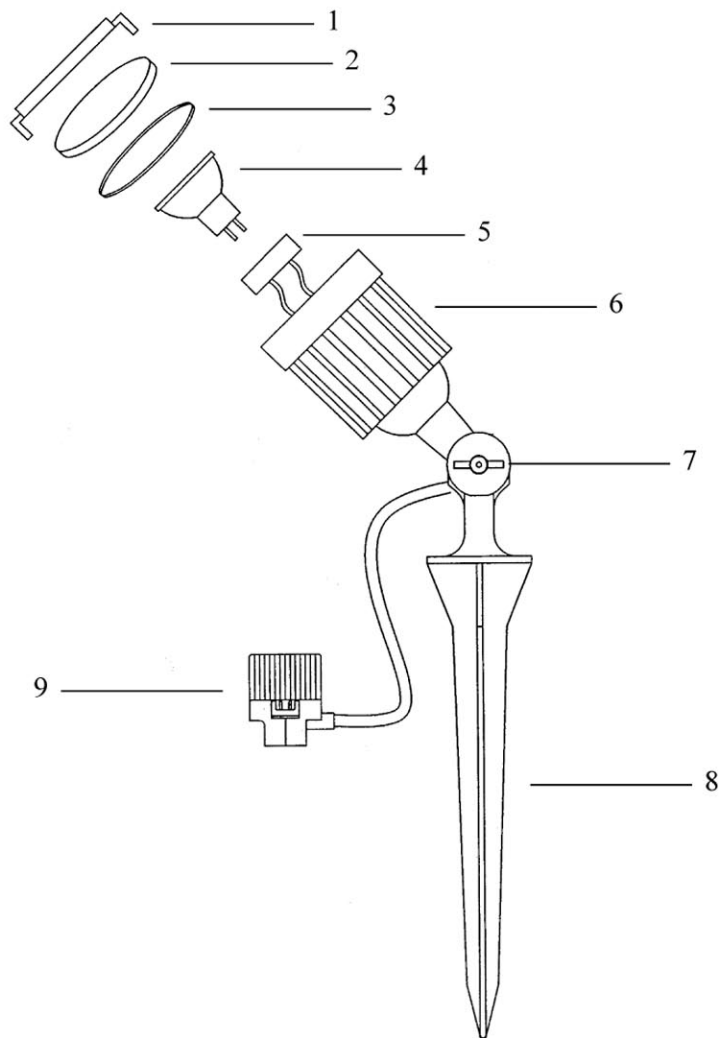

**CAUTION:** The luminaries shall not be installed within 10 feet of a pool, spa or fountain.

**REPAIR PARTS**

KEY NO.	PART NO.	DESCRIPTION
1	L-0029O	Lens Housing
2	T-0020	Glass Lens
3	S-0020	"O" Ring
4	UL20H1(11)	12V, 20Watt Halogen bulb
5	V-0001	Socket
6	R-0013O	Housing
7	U-00023	Wingscrew
8	G-0033O	Ground Stake
9	V-0006	Connector