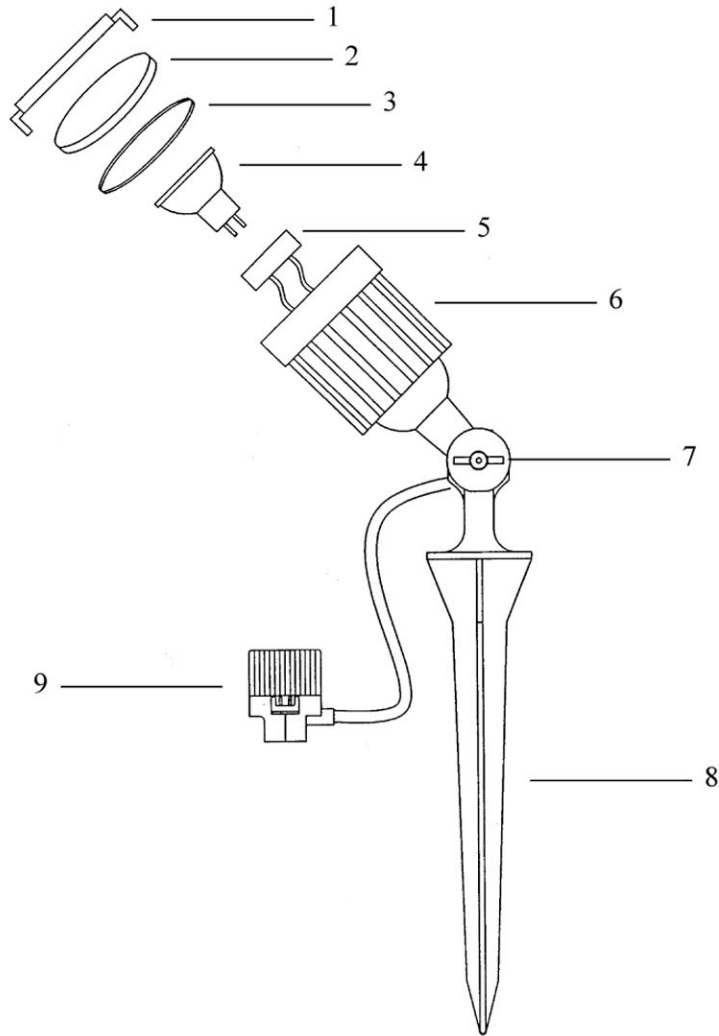

CAUTION: The luminaries shall not be installed within 10 feet of a pool, spa or fountain.

REPAIR PARTS

KEY NO.	PART NO.	DESCRIPTION
1	L-0029T	Lens Housing
2	T-0020	Glass Lens
3	S-0020	"O" Ring
4	UL20H1(11)	12V, 20Watt Halogen bulb
5	V-0001	Socket
6	R-0013T	Housing
7	U-00023	Wingscrew
8	G-0033T	Ground Stake
9	V-0006	Connector