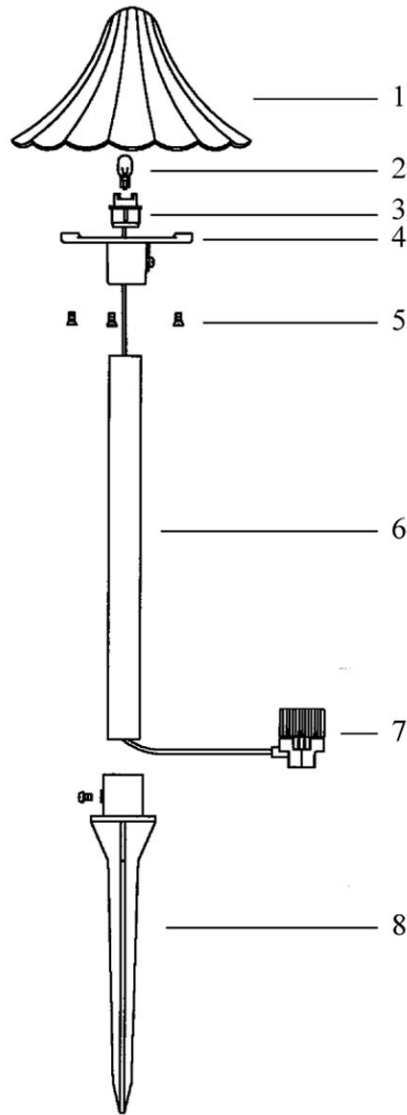

REPAIR PARTS

KEY NO.	PART NO.	DESCRIPTION
1	H-0038G	Shade
2	LB-18	12 Volts, 18 watt bulb
3	V-0032	Socket
4	P-0015	Shade Mtg. Brkt.
5	N-0019	Mounting screw
6	M-0024G	Extension pipe
7	V-0006	Connector
8	G-0016-S	Ground stake