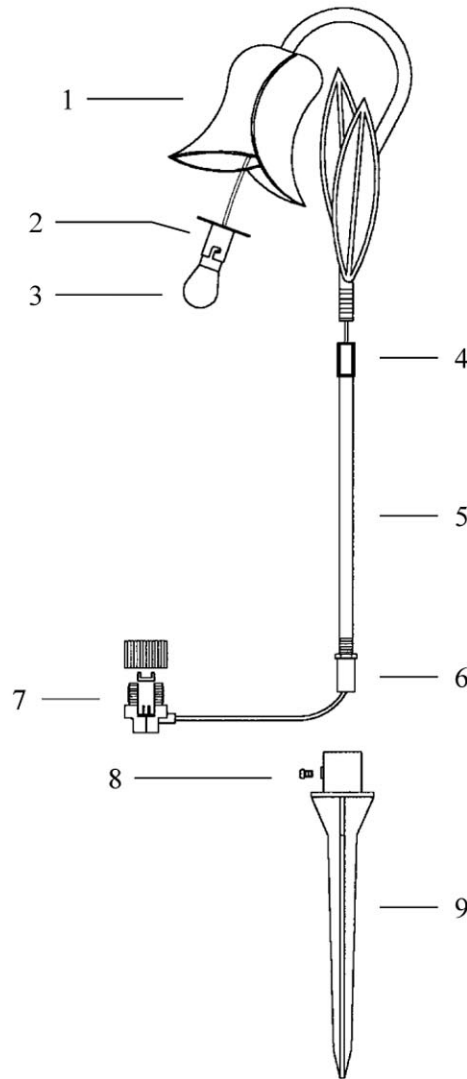

**REPAIR PARTS**

KEY NO.	PART NO.	DESCRIPTION
1	H-0040G	Lamp Shade
2	V-0027A	Socket Assembly
3	LB-18B	Light Bulb (18W/12V)
4	N-0026	Coupling
5	M-0023G	Light Pole
6	Q-0012G	Threaded Insert
7	V-0006	Cable Connector
8	N-0013	Setscrew
9	G-0027	Ground Stake