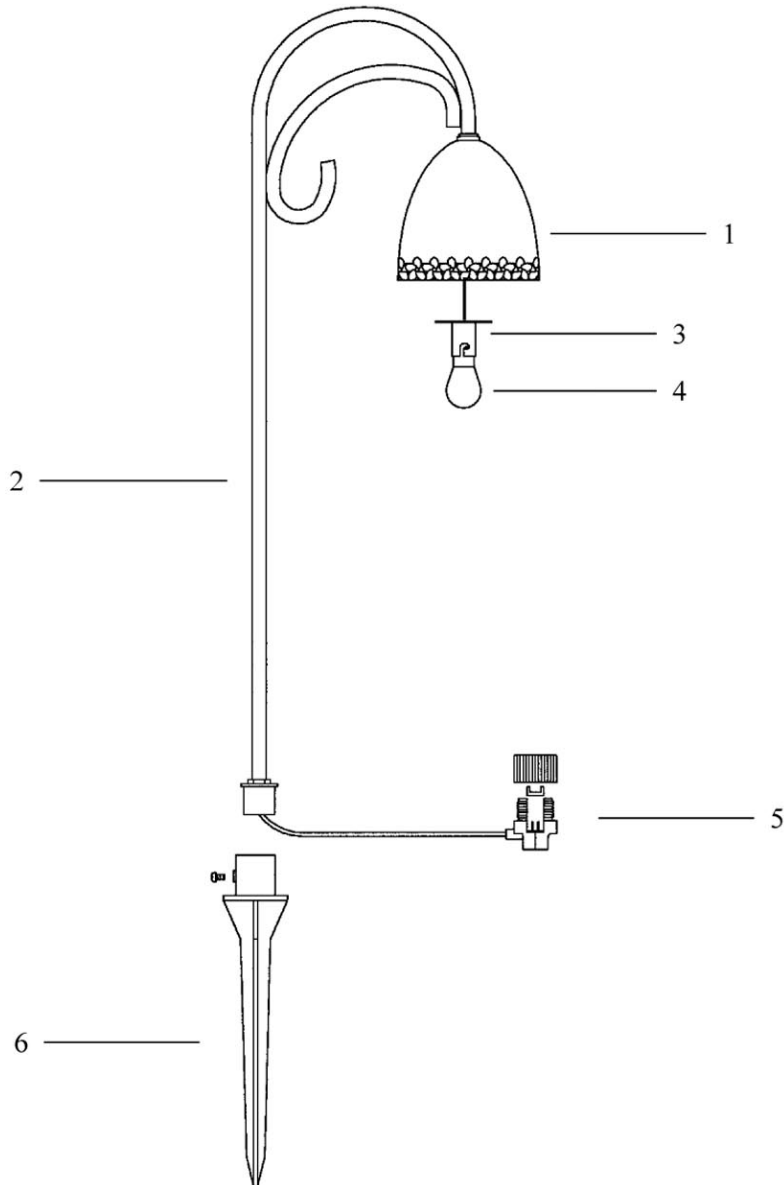

CAUTION: The luminaries shall not be installed within 10 feet of a pool, spa or fountain.

REPAIR PARTS

| KEY NO. | PART NO. | DESCRIPTION |
|---------|----------|-------------------|
| 1 | H-0039G | Lamp Shade |
| 2 | M-0025G | Light Pole |
| 3 | V-0009 | Socket |
| 4 | LB-18B | 12V, 18 Watt Bulb |
| 5 | V-0006 | Connector |
| 6 | G-0027 | Ground Stake |