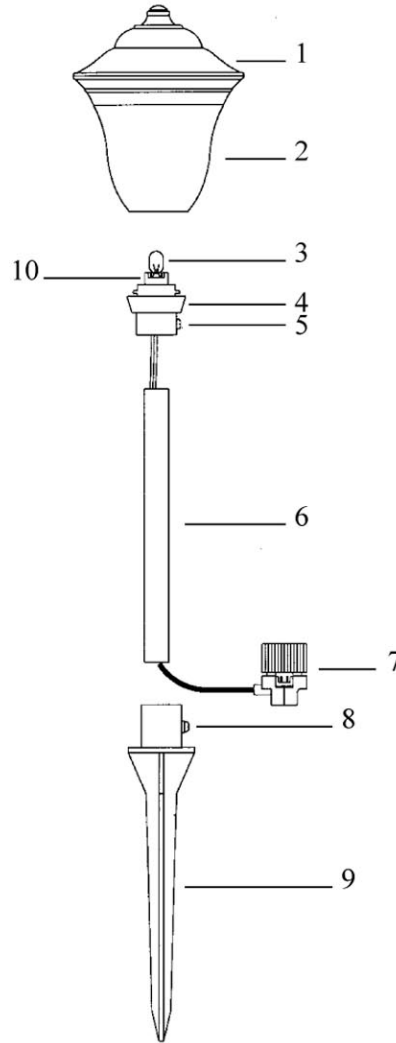

REPAIR PARTS

KEY NO.	PART NO.	DESCRIPTION
1	L-0036T	Lens Cap
2	J-0040	Lens
3	UL12W4	12V, 12 Watt Bulb
4	H-0060T	Base
5	N-0015	Set Screw
6	M-0043T	Extension Pipe
7	V-0006	Connector
8	N-0018	Set Screw
9	G-0016S	Ground Stake
10	V-0016A	Socket