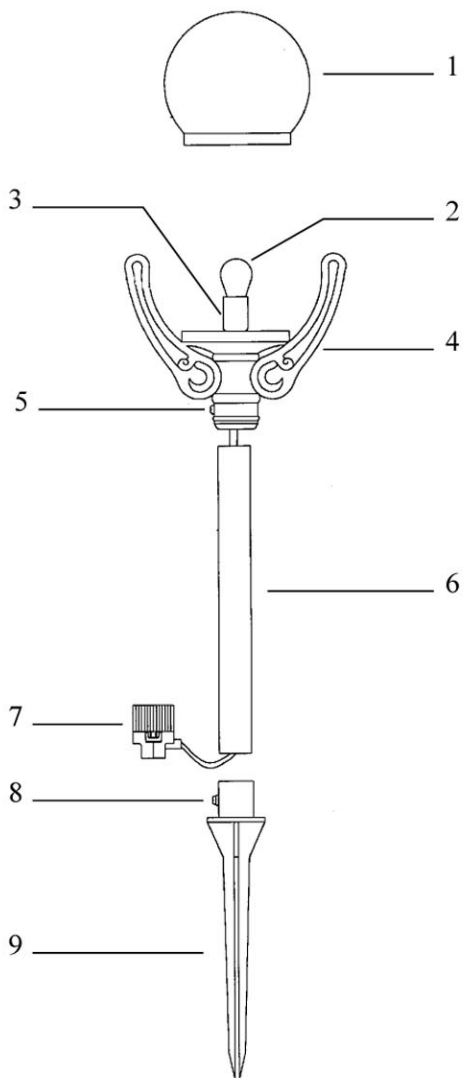

**REPAIR PARTS**

| KEY NO. | PART NO. | DESCRIPTION       |
|---------|----------|-------------------|
| 1       | H-0058   | Lamp Shade        |
| 2       | UL18B2   | 12V, 18 Watt Bulb |
| 3       | V-0009   | Socket Assembly   |
| 4       | P-0020Z  | Shade Mtg. Brkt   |
| 5       | N-0025   | Set Screw         |
| 6       | M-0022Z  | Extension Pipe    |
| 7       | V-0006   | Connector         |
| 8       | N-0018   | Set Screw         |
| 9       | G-0016S  | Ground Stake      |