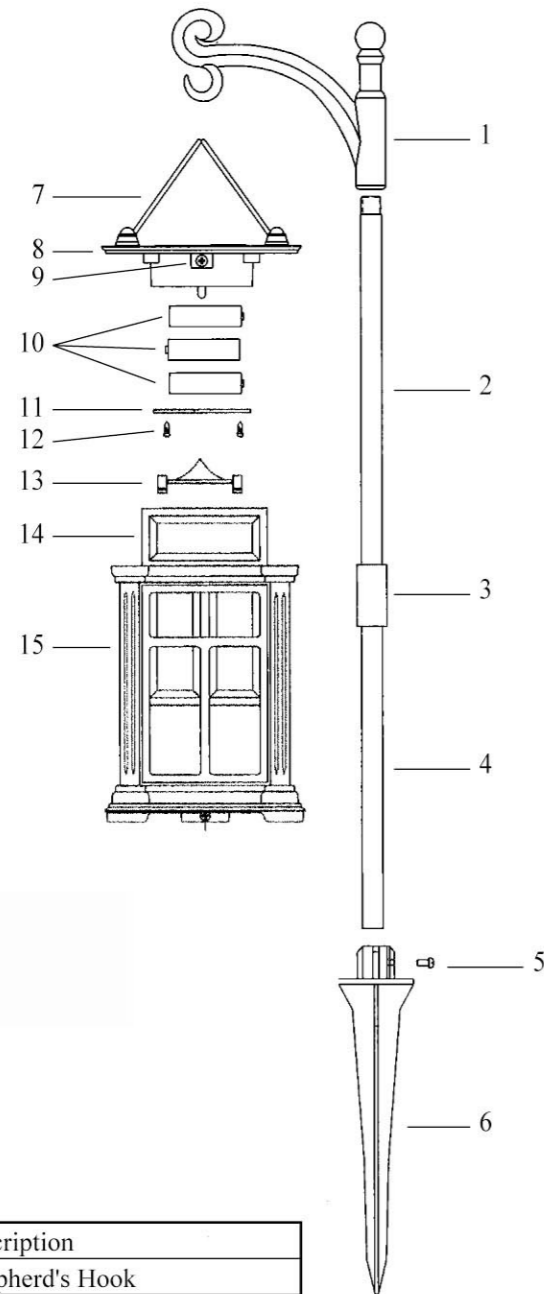

## REPAIR PARTS

Key No.	Part No.	Description
1	M-0034Q	Shepherd's Hook
2	M-0039Q	Upper Pole
3	Q-0015Q	Collar
4	M-0040Q	Lower Pole
5	N-0015	Setscrew
6	G-0043	Ground Stake
7	P-0030Q	Wire Handle (2)
8	C-0022	Fixture Top w/Solar Cell
9	N-0020	Setscrew
10	NIMH2	NIMH Battery(AAA)
11	L-0042	Battery Cover
12	N-0036	Setscrew
13	S-0031	Reflector
14	J-0046	Glass Panel
15	H-0068Q	Lower Housing

**TWILIGHT**  
SOLAR  
OUTDOOR LIGHTING

**MODEL NO.  
CSN-32Q(2)**

**THIS PACKAGE CONTAINS 2 EACH OF THE FOLLOWING:**

- Solar light w/AAA nickel-metal hydride (NiMH) rechargeable batteries.
- Shepherd's hook.
- 9 1/2" L Upper Round Pole With Collar.
- 8 7/8" L Lower Round Pole

## 2-PIECE SOLAR LANTERN SET

**CAUTION:**

**Solar lights enclosed contain glass panels,  
be careful not to drop fixture--glass may break.**