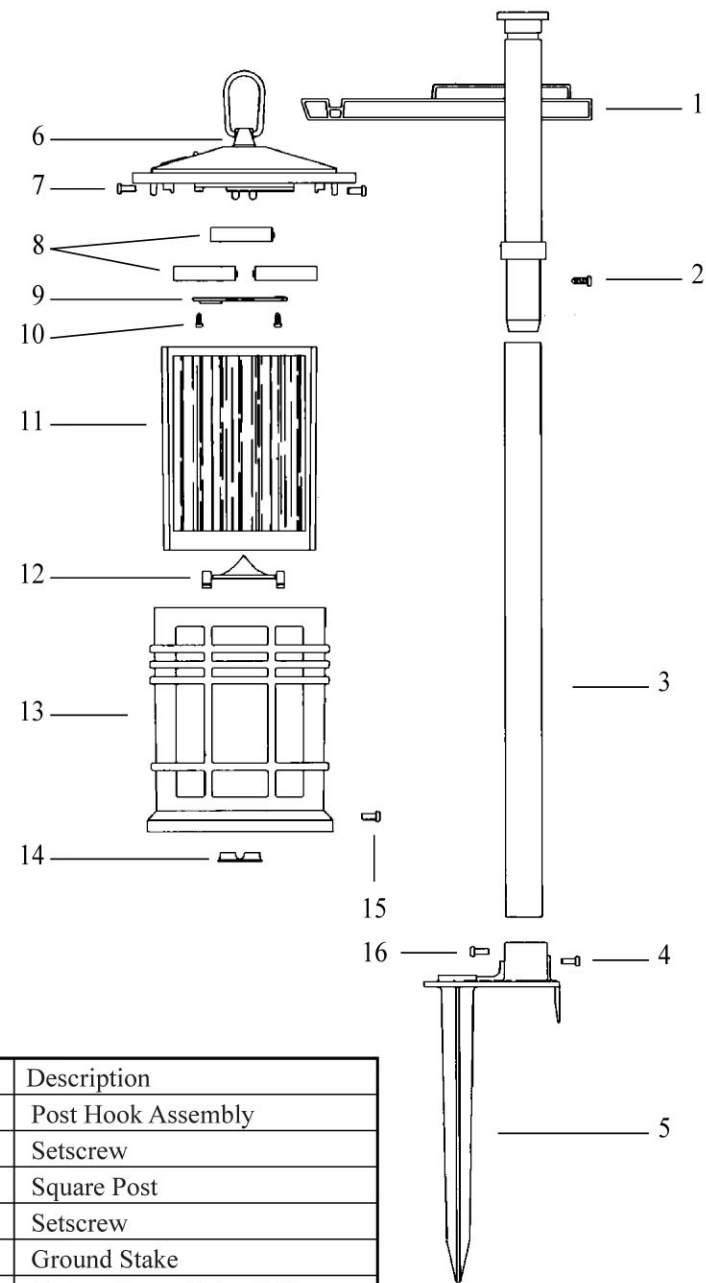

REPAIR PARTS

Key No.	Part No.	Description
1	M-0058M	Post Hook Assembly
2	N-0053	Setscrew
3	M-0059M	Square Post
4	N-0054	Setscrew
5	G-0056	Ground Stake
6	C-0031M	Fixture Top w/Solar Cell
7	N-0056	Setscrew
8	NIMH3	NIMH Battery(AAA)
9	L-0047	Battery Cover
10	N-0055	Setscrew
11	J-0059	Glass Panel
12	S-0039	Reflector
13	H-0076M	Lower Housing
14	P-0047	Stabilizer
15	N-0056	Setscrew
16	N-0056	Setscrew

TWILIGHT
SOLAR
OUTDOOR LIGHTING

**MODEL NO.
CSN-37**

PATENT PENDING

**THIS PACKAGE CONTAINS 1 EACH OF THE
FOLLOWING:**

- A. Solar light w/AAA nickel-metal hydride (NiMH) rechargeable batteries.
- B. Post hook.
- C. Square Post.
- D. Ground Stake.

SOLAR LANTERN

CAUTION:

**Solar light enclosed contain glass panels,
be careful not to drop fixture--glass may break.**