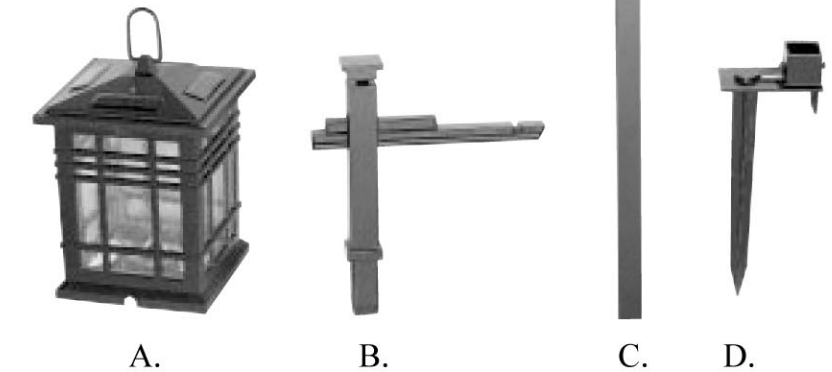

REPAIR PARTS

Key No.	Part No.	Description
1	M-0058M	Post Hook Assembly
2	N-0053	Setscrew
3	M-0059M	Square Post
4	N-0054	Setscrew
5	G-0056	Ground Stake
6	C-0031M	Fixture Top w/Solar Cell
7	N-0056	Setscrew
8	NIMH3	NIMH Battery(AAA)
9	L-0047	Battery Cover
10	N-0055	Setscrew
11	J-0059	Glass Panel
12	S-0039	Reflector
13	H-0076M	Lower Housing
14	P-0047	Stabilizer
15	N-0056	Setscrew
16	N-0056	Setscrew

TWILIGHT
SOLAR
OUTDOOR LIGHTING

**MODEL NO.
CSN-37**

PATENT PENDING

**THIS PACKAGE CONTAINS 1 EACH OF THE
FOLLOWING:**

- A. Solar light w/AAA nickel-metal hydride (NiMH) rechargeable batteries.
- B. Post hook.
- C. Square Post.
- D. Ground Stake.

SOLAR LANTERN

CAUTION:

**Solar light enclosed contain glass panels,
be careful not to drop fixture--glass may break.**