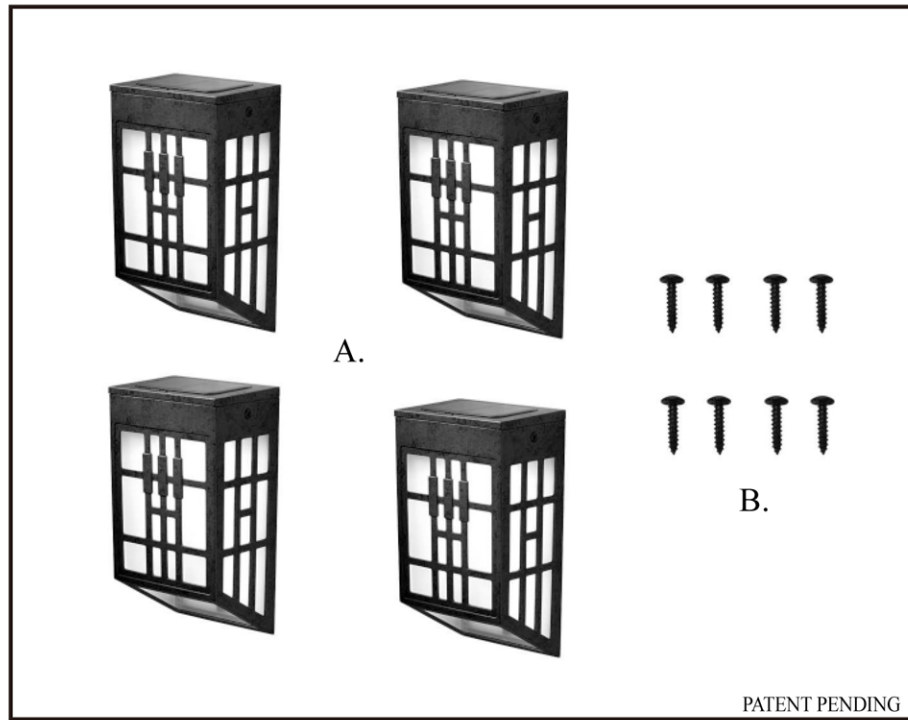

OWNERS MANUAL

**MODEL NO.
CSNR-95(4)**

THIS PACKAGE CONTAINS

- A. 4-Solar wall lights with nickel-metal hydride (NiMH) rechargeable batteries.
- B. 8-Mounting screws (2 per light)

Solar Wall Light Set

REPAIR PARTS

Key No.	Part No.	Description
1	C-0050	Solar Top Assembly
2	Ni-MH3	AAA Ni-MH Batteries
3	L-0063	Battery Cover
4	N-0070	Mounting Screw
5	J-0071	Back Lens
6	J-0070	Lens
7	H-0112R	Housing
8	N-0106	Mounting Screw
9	N-0105	Wall Mounting Screw