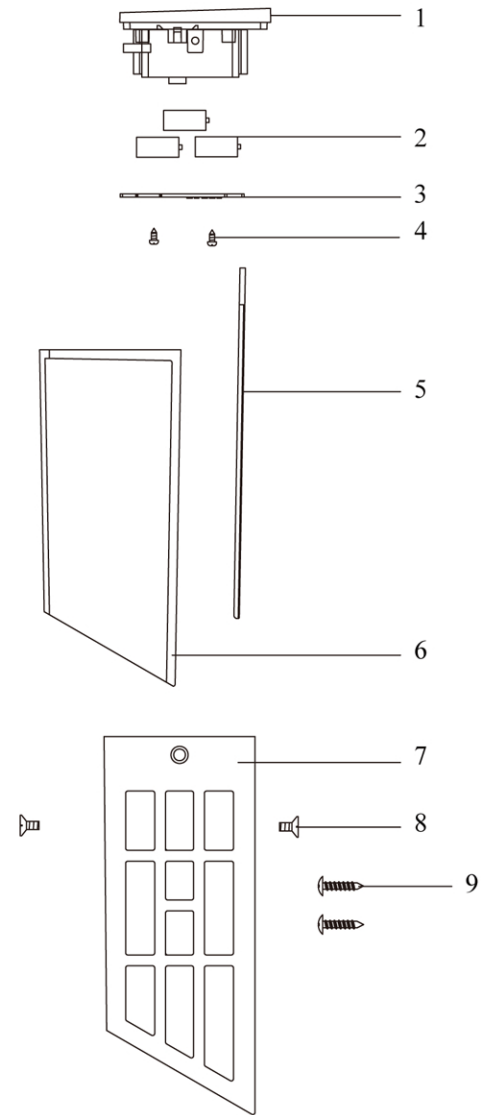

OWNERS MANUAL

**MODEL NO.
CSNR-95(4)**

THIS PACKAGE CONTAINS

- A. 4-Solar wall lights with nickel-metal hydride (NiMH) rechargeable batteries.
- B. 8-Mounting screws (2 per light)

Solar Wall Light Set

REPAIR PARTS

Key No.	Part No.	Description
1	C-0050	Solar Top Assembly
2	Ni-MH3	AAA Ni-MH Batteries
3	L-0063	Battery Cover
4	N-0070	Mounting Screw
5	J-0071	Back Lens
6	J-0070	Lens
7	H-0112R	Housing
8	N-0106	Mounting Screw
9	N-0105	Wall Mounting Screw