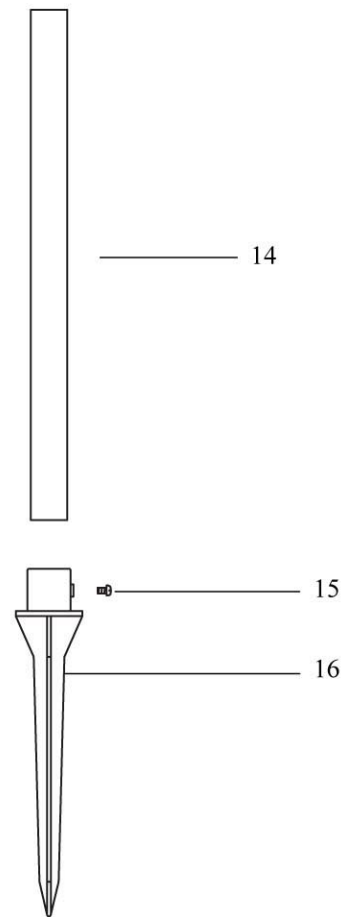

REPAIR PARTS

Key No.	Part No.	Description
1	M-0062GG	Handle
2	C-0043	Fixture Top w/Solar Cell & 2 LED's
3	N-0088	Setscrew (4x10)
4	NiMH3	NiMH Battery (AAA)
5	L-0057	Battery Cover
6	N-0078	Setscrew
7	C-0044	Candle Assembly
8	J-0060	Glass Panel (A)
9	J-0061	Glass Panel (B)
10	S-0054	Reflector
11	H-0100GG	Lower Housing
12	N-0089	Setscrew (4x11)
13	N-0079	Setscrew
14	M-0066GG	Square Post 11"
15	N-0025	Setscrew
16	G-0040	Ground Stake

TWILIGHT
SOLAR
OUTDOOR LIGHTING®

**MODEL NO.
CSNGG-35(1)**

PATENT PENDING

**THIS PACKAGE CONTAINS 1 EACH OF THE
FOLLOWING:**

- A. Solar light w/3 AAA nickel-metal hydride (NiMH) rechargeable batteries.
- B. Square Post.
- C. Ground Stake.

1-PIECE SOLAR LANTERN SET

CAUTION:
Solar lights enclosed contain glass panels,
be careful not to drop fixture--glass may break.