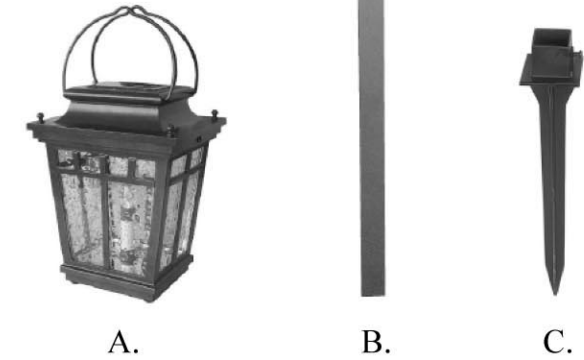

REPAIR PARTS

Key No.	Part No.	Description
1	M-0062GG	Handle
2	C-0043	Fixture Top w/Solar Cell & 2 LED's
3	N-0088	Setscrew (4x10)
4	NiMH3	NiMH Battery (AAA)
5	L-0057	Battery Cover
6	N-0078	Setscrew
7	C-0044	Candle Assembly
8	J-0060	Glass Panel (A)
9	J-0061	Glass Panel (B)
10	S-0054	Reflector
11	H-0100GG	Lower Housing
12	N-0089	Setscrew (4x11)
13	N-0079	Setscrew
14	M-0066GG	Square Post 11"
15	N-0025	Setscrew
16	G-0040	Ground Stake

TWILIGHT
SOLAR
OUTDOOR LIGHTING®

**MODEL NO.
CSNGG-35(1)**

PATENT PENDING

**THIS PACKAGE CONTAINS 1 EACH OF THE
FOLLOWING:**

- A. Solar light w/3 AAA nickel-metal hydride (NiMH) rechargeable batteries.
- B. Square Post.
- C. Ground Stake.

1-PIECE SOLAR LANTERN SET

CAUTION:
Solar lights enclosed contain glass panels,
be careful not to drop fixture--glass may break.