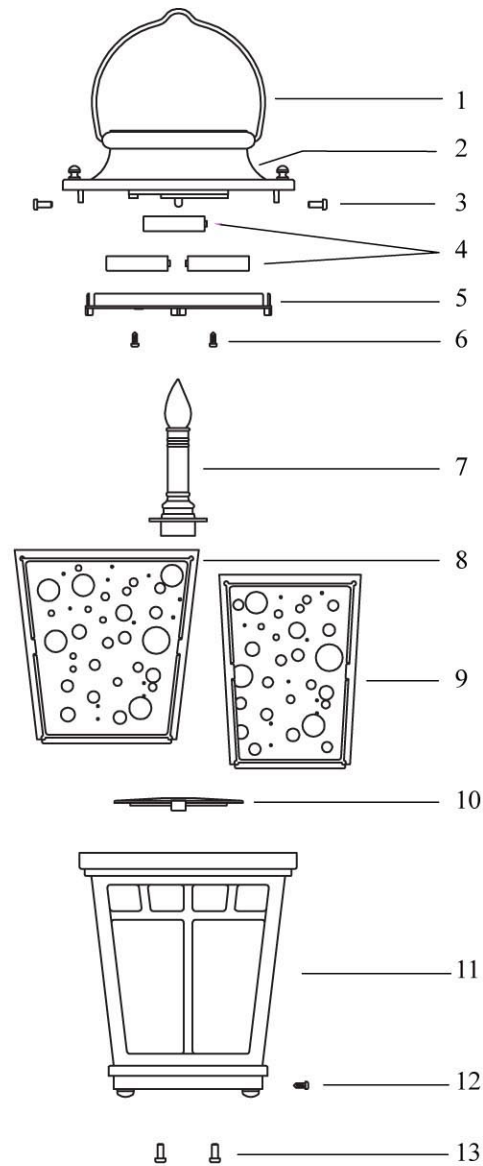

REPAIR PARTS

Key No.	Part No.	Description
1	M-0062GG	Handle
2	C-0043	Fixture Top w/Solar Cell & 2 LED's
3	N-0088	Setscrew (4x10)
4	NiMH3	NiMH Battery (AAA)
5	L-0057	Battery Cover
6	N-0078	Setscrew
7	C-0044	Candle Assembly
8	J-0060	Glass Panel (A)
9	J-0061	Glass Panel (B)
10	S-0054	Reflector
11	H-0100GG	Lower Housing
12	N-0089	Setscrew (4x11)
13	N-0079	Setscrew
14	M-0066GG	Square Post 11"
15	N-0025	Setscrew
16	G-0040	Ground Stake

TWILIGHT
SOLAR
OUTDOOR LIGHTING®

**MODEL NO.
CSNGG-35(1)**

PATENT PENDING

**THIS PACKAGE CONTAINS 1 EACH OF THE
FOLLOWING:**

- A. Solar light w/3 AAA nickel-metal hydride (NiMH) rechargeable batteries.
- B. Square Post.
- C. Ground Stake.

1-PIECE SOLAR LANTERN SET

CAUTION:
Solar lights enclosed contain glass panels,
be careful not to drop fixture--glass may break.