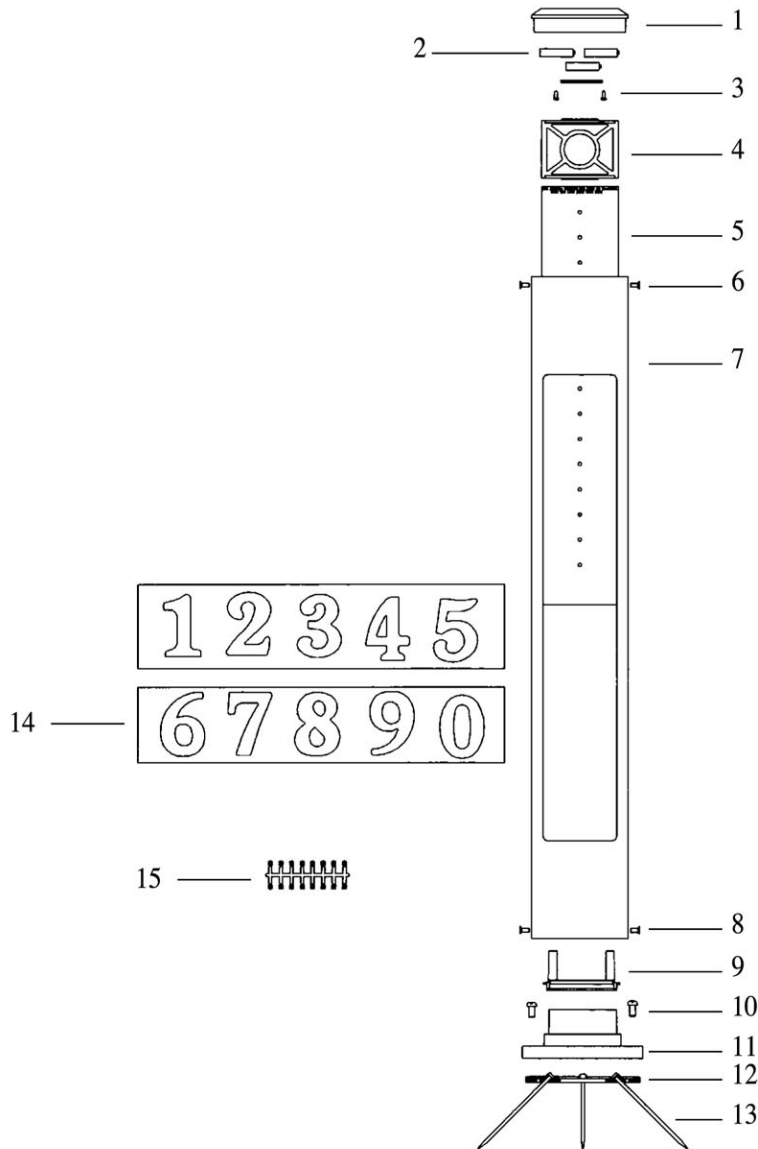

**REPAIR PARTS**

Key No.	Part No.	Description
1	C-0024	Solar Cell Assembly
2	Ni-MH3	Ni-MH Battery
3	U-0030	Setscrew for Battery Cover
4	P-0040	Frame
5	J-0052	Acrylic Lens
6	U-0031	Upper Housing Setscrew
7	H-0074	Housing

8	U-0031	Lower Housing Setscrew
9	S-0036	Reflector
10	N-0015	Mounting Screw
11	H-0075	Base
12	G-0048	Ground Base
13	G-0049	Ground Spikes (6")
14	P-0041	Address Numbers
15	P-0042	Blank Inserts