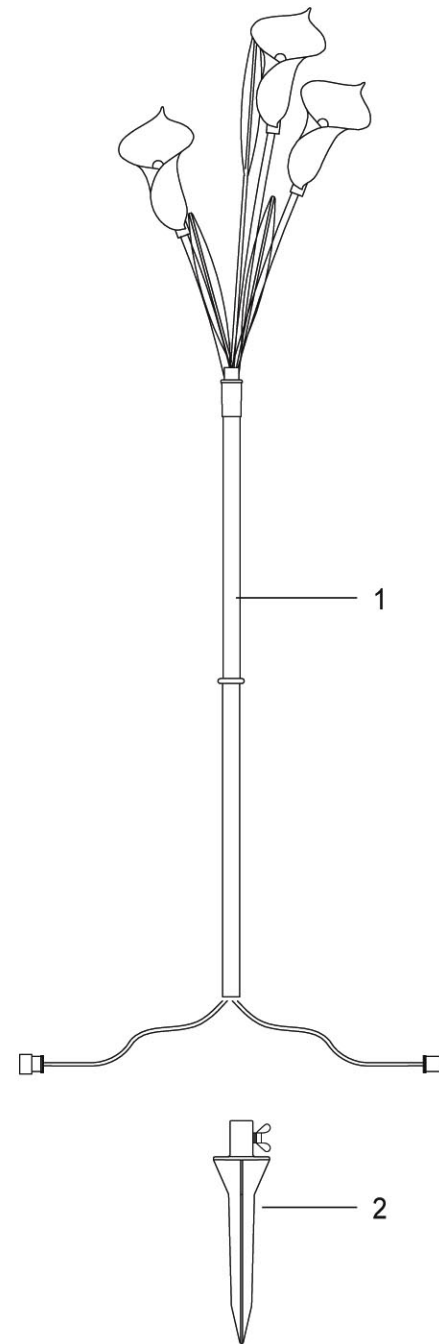

Plug-N-Go

by Twilight Landscape Lighting

Model No. FMLDD-22

FOR USE WITH CBF-10 LOW VOLTAGE POWER TRANSFORMER OR SC-2 SOLAR PANEL

INCLUDES:

**Pre-wired Light Fixture Head with LED Bulbs
& Extension Pipe**

Ground Stake with wing screw

REPAIR PARTS

Key No.	Part No.	Description
1	H-0103DD	Lens w/LED's, cable & connector & Extension Pipe
2	G-0062	Ground Stake with wing screw