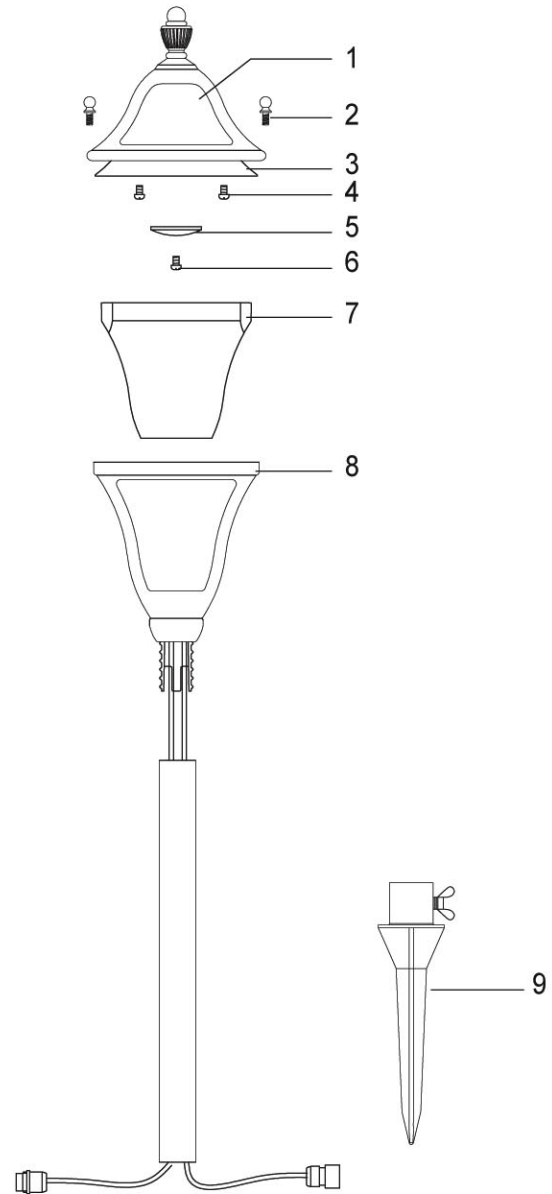

Plug-N-Go

by Twilight Landscape Lighting

Model No. FMLKK-18

FOR USE WITH CBF-10 LOW VOLTAGE POWER TRANSFORMER OR SC-2 SOLAR PANEL

INCLUDES:

**Pre-wired Light Fixture Head with LED Bulbs
& Extension Pipe**

Ground Stake with wing screw

REPAIR PARTS

Key No.	Part No.	Description
1	L-0058KK	Fixture Top
2	N-0091	Top Mountings Screws
3	J-0064	Upper Lens
4	N-0093	Screws
5	S-0055	Reflector
6	N-0094	Screws
7	J-0065	Lower Lens
8	H-0104KK	Lower Housing/Pipe Assembly
9	G-0063	Ground Stake with wing screw