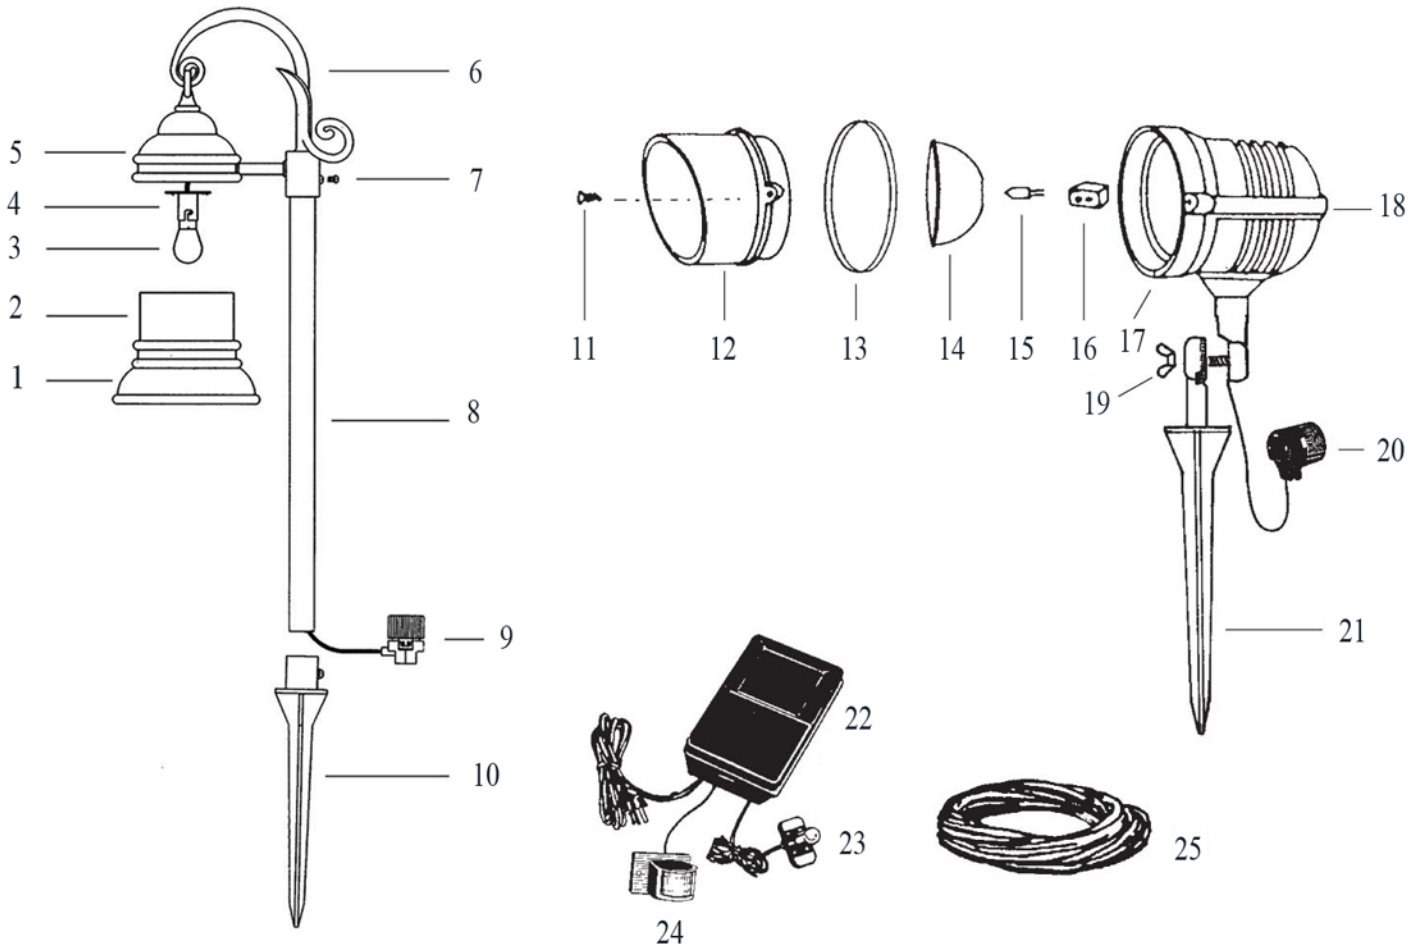

**REPAIR PARTS**

Key No.	Part No.	Description
1	H-0031G	Lower Housing
2	J-0020	Lens
3	LB-12B	12V, 12 Watt Bulb
4	V-0008	Socket
5	H-0032G	Upper Housing
6	M-0017G	Hanger Pipe
7	N-0013	Setscrew
8	M-0016G	Extension Pipe
9	V-0006	Connector
10	G-0037	Ground Stake
11	U-0003	Lens Mounting Screw
12	S-0001G	Hood
13	T-0003	Lens

Key No.	Part No.	Description
14	S-0014	Reflector
15	C-0005	12V, 10 W Halogen Lamp
16	V-0001	Halogen Socket
17	S-0006	Gasket
18	R-0002G	Lamp Housing
19	U-0001	Wing Nut
20	V-0006	Cable Connector
21	G-0033G	Ground Stake
22	CB-081MD	108 Watt Transformer w/ Light Sensor
23	B-0001	Light Sensor
24	B-0002	Motion Detector Assembly
25	D-0000	100 Ft., 16 Gage Cable