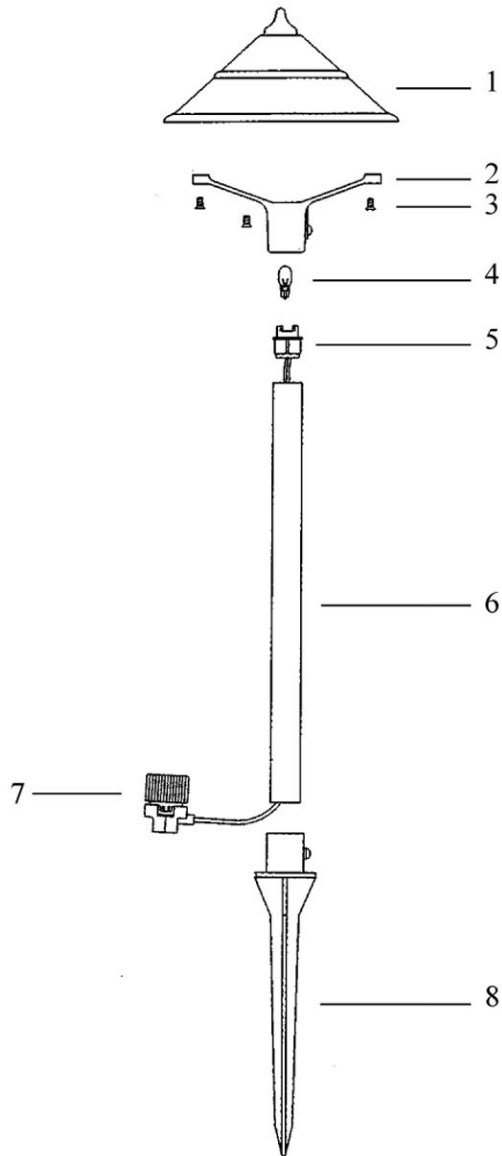

REPAIR PARTS

KEY NO.	PART NO.	DESCRIPTION
1	H-0034G	Shade
2	P-0014G	Shade Mtg. Brkt.
3	N-0016	Mounting screw
4	LB-12	12 Volts, 12 watt bulb
5	V-0016	Socket
6	M-0008G	Extension pipe
7	V-0006	Connector
8	G-0029	Ground stake